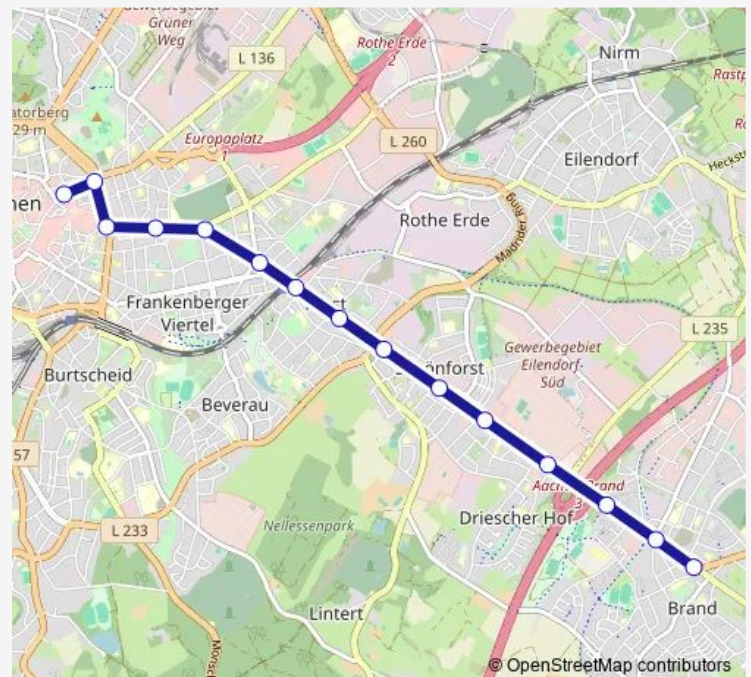

Direction

Aachen, Bushof — Aachen, Brand

15 stops

[Open route schedule](#)

Aachen, Bushof

Aachen, Hansemannplatz

Aachen, Kaiserplatz

Aachen, Scheibenstraße

Aachen, Brand Eckenerstraße

Aachen, Brand Ringstraße

Aachen, Brand

Route schedule

Aachen, Bushof — Aachen, Brand

Monday	—
Tuesday	—
Wednesday	—
Thursday	—
Friday	—
Saturday	—
Sunday	10:28-17:28

Route info

Direction: Aachen, Bushof

Stops: 15

Trip Duration: 0 hour 22 min

Direction

Aachen, Brand — Aachen, Bushof

15 stops

[Open route schedule](#)

Aachen, Brand

Aachen, Brand Ringstraße

—

Saturday

—

Sunday

10:03-17:02

Route info

Direction: Aachen, Brand

Stops: 15