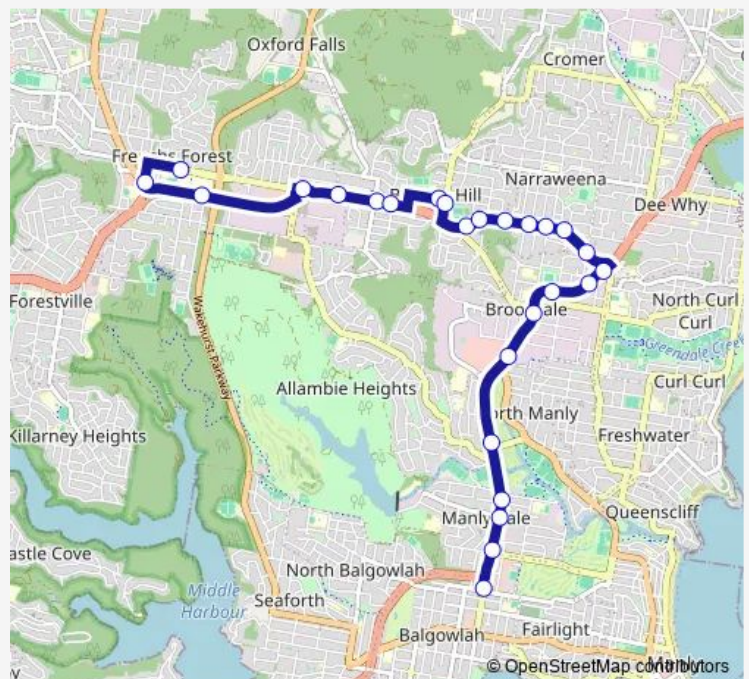

Beacon Hill Public School, Tristram Rd

Beacon Hill Memorial Hall, Willandra Rd

Warringah Rd Opp Beacon Hill Rd

Warringah Rd At Mckillop Rd

Warringah Rd At Lascelles Rd

Warringah Rd At Waratah Pde

Warringah Rd Before Alfred St

May Road Shops, Warringah Rd

Warringah Rd Opp Victor Rd

Pittwater Rd After Harbord Rd

Pittwater Rd Opp Manly Leagues Club

Pittwater Rd Opp Brookvale Oval

Pittwater Rd After Chard Rd

Route schedule

The Forest High School, Frenchs Forest Rd, Stand A —
Condamine St At Balgowlah Rd

Monday	15:05-15:08
Tuesday	15:05-15:08
Wednesday	15:05-15:08
Thursday	15:05-15:08
Friday	15:05-15:08
Saturday	—
Sunday	—

Route info

Direction: The Forest High School, Frenchs Forest Rd,
Stand A

Stops: 26

Trip Duration: 0 hour 36 min

777n — Forest High School to Condamine and Balgowlah

Warringah Mall, Pittwater Rd, Stand B

Condamine St Opp Warringah Golf Club

Condamine St At Gordon St

Manly Vale Community Centre, Condamine St