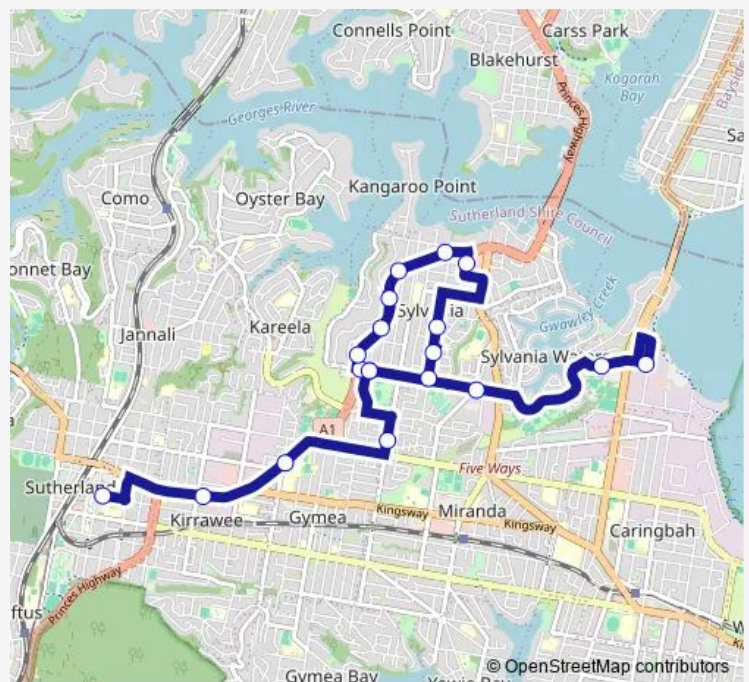

Princes Hwy Opp Sylvania St

Princes Hwy Before Corea St

Southgate Shopping Centre, Formosa St

Corea St Opp Webber St

Corea St At Essington Cres

Corea St At Box Rd

Box Rd Opp Albert Av

Sylvania Rd Before The Boulevard

GyMEA Technology High School, Princes Hwy

Princes Hwy Before Oak Rd

Flora St Before Merton St

Route schedule

Toorak Av At Alexander Av — Flora St Before Merton St

Monday	07:32
Tuesday	07:32
Wednesday	07:32
Thursday	07:32
Friday	07:32
Saturday	—
Sunday	—

Route info

Direction: Toorak Av At Alexander Av

Stops: 19

Trip Duration: 0 hour 44 min

S301 — Toorak Ave at Alexander Ave, Taren Point to St Patricks College via Sylvania **BusMaps**

S301 School Bus time schedules and route maps are available in an offline PDF at busmaps.com. Use the busmaps.com website to see live bus times, train schedule or subway schedule, and step-by-step directions for all public transit in Sydney