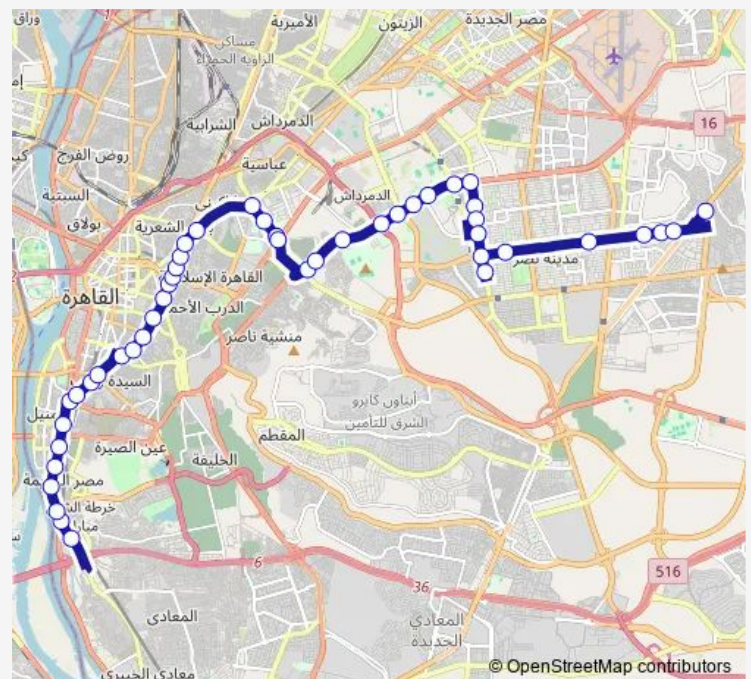

Arab Contractors Sporting Club (Nasr Rd.)

Sheikh Zayed Al Nahian Hospital

Mazlaqan Al Deweqa

Islamic Studies Institute (Al Waili)

Route schedule

Al Tabba (Nasr City) — Zahraa Metro

Monday	10:00
Tuesday	10:00
Wednesday	10:00
Thursday	10:00
Friday	10:00
Saturday	10:00
Sunday	10:00

Route info

Direction: Al Tabba (Nasr City)

Stops: 50

Trip Duration: 1 hour 43 min

Taki (Al Waili)

Al Geish Square

Bab Al Shaereyya Girls Elementary School

Bab Al Shaereyya Hospital

River Transport Authority (Zahraa)

Direction

Zahraa Metro — 8th District (Nasr City)

46 stops

[Open route schedule](#)

Zahraa Metro

River Transport Authority (Zahraa)

Misr Al Qadima

Monday 10:00

Tuesday 10:00

Wednesday 10:00

Thursday 10:00

Friday 10:00

Saturday 10:00

Sunday 10:00

Route info