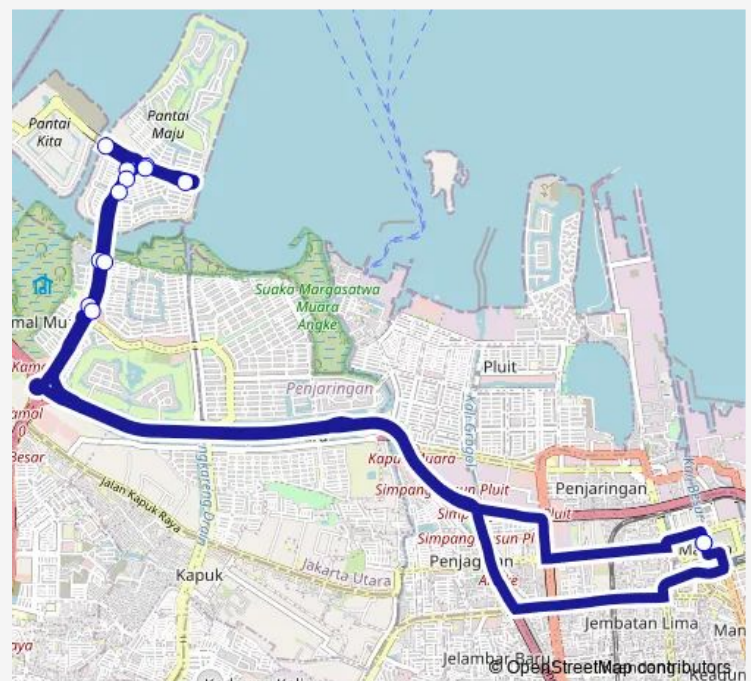

Bus Bw9 Kota Tua - Pik

[Go to website](#)

Direction

Kali Besar Barat 1 — Kali Besar Barat 1

13 stops

[Open route schedule](#)

Kali Besar Barat 1

Buddha Tzu Chi

Fresh Market Pik

PIK Avenue

Kali Besar Barat 1

Route schedule

Kali Besar Barat 1 — Kali Besar Barat 1

Monday	10:00
Tuesday	10:00
Wednesday	10:00
Thursday	10:00
Friday	10:00
Saturday	10:00
Sunday	10:00

Route info

Direction: Kali Besar Barat 1

Stops: 13

Trip Duration: 2 hour 19 min

Bw9 — Kota Tua - Pik

Bw9 Bus time schedules and route maps are available in an offline PDF at busmaps.com. Use the busmaps.com website to see live bus times, train schedule or subway schedule, and step-by-step directions for all public transit in Jakarta