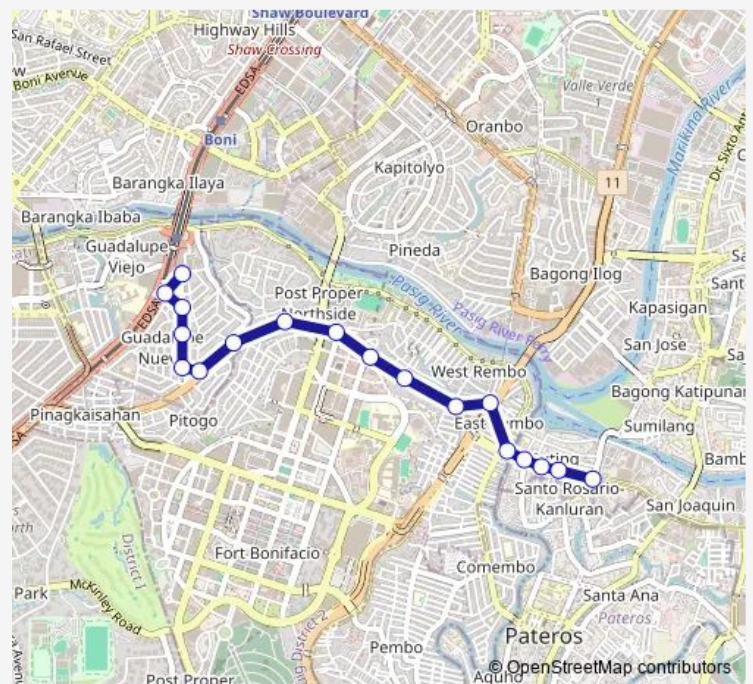

Kalayaan Ave, Makati City, Manila

Kalayaan Ave, Makati City, Manila

Kalayaan Ave / Comercio Intersection, Taguig City, Manila

Kalayaan Ave, Taguig City, Manila

Nuestra Sra. De Guadalupe, Makati City, Manila

Sgt. Fabian Yabut Circle, Makati City, Manila

Maranatha Christian Academy, Sgt. Fabian Yabut Circle, Makati City, Manila

Route schedule

F. Flores / M. Concepcion Ave Intersection, Pateros, Manila — Sgt. Fabian Yabut Circle / P.Burgos Intersection, Makati City, Manila

Monday	00:00
Tuesday	00:00
Wednesday	00:00
Thursday	00:00
Friday	00:00
Saturday	00:00
Sunday	00:00

Route info

Direction: F. Flores / M. Concepcion Ave Intersection, Pateros, Manila

Stops: 18

Trip Duration: 0 hour 18 min

Guadalupe-Buting

Manggahan / Ramon Magsaysay Ave Intersection, Makati City, Manila

Sgt. Fabian Yabut Circle / P.Burgos Intersection, Makati City, Manila

Bus time schedules and route maps are available in an offline PDF at busmaps.com. Use the busmaps.com website to see live bus times, train schedule or subway schedule, and step-by-step directions for all public transit in Makati City