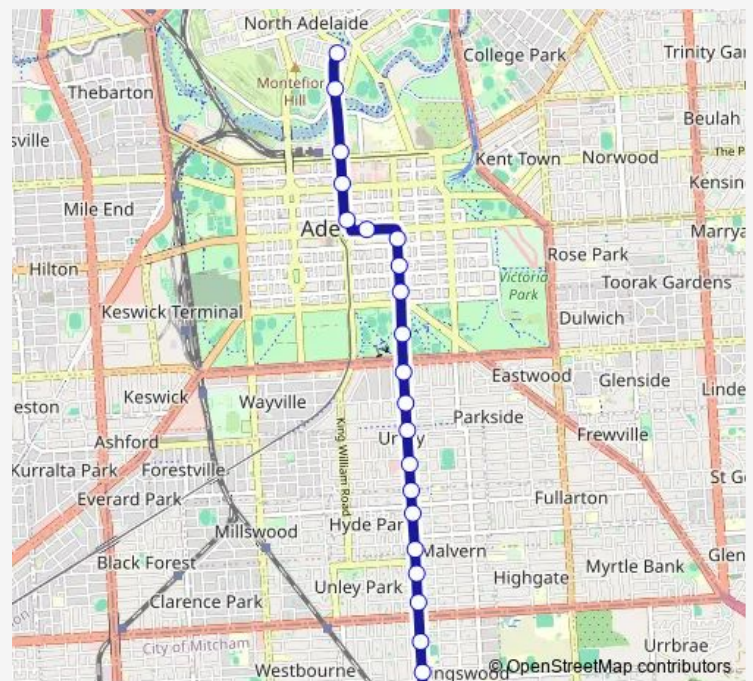

Stop 1 King William Rd - East side

Stop A3 King William Rd - East side

Stop C3 King William St - East side

Stop F1 King William St - North East side

Stop G1 Wakefield St - North side

Stop G1 Pulteney St - East side

Stop 6 Unley Rd - East side

Stop 7 Unley Rd - East side

Stop 8 Unley Rd - East side

Stop 9 Unley Rd - East side

Stop 10 Belair Rd - East side

Stop 11 Belair Rd - East side

Route schedule

Stop 2 King William Rd - South East side — Stop 12 Belair Rd - East side

Monday 05:42-23:50

Tuesday 05:42-23:50

Wednesday 05:42-23:50

Thursday 05:42-23:50

Friday 05:42-23:50

Saturday 06:30-24:00

Sunday 08:00-24:00

Route info

Direction: Stop 2 King William Rd - South East side

Stops: 22

Trip Duration: 0 hour 22 min

190b — City to Mitcham Square

Stop 12 Belair Rd - East side

190b Bus time schedules and route maps are available in an offline PDF at busmaps.com. Use the busmaps.com website to see live bus times, train schedule or subway schedule, and step-by-step directions for all public transit in Adelaide