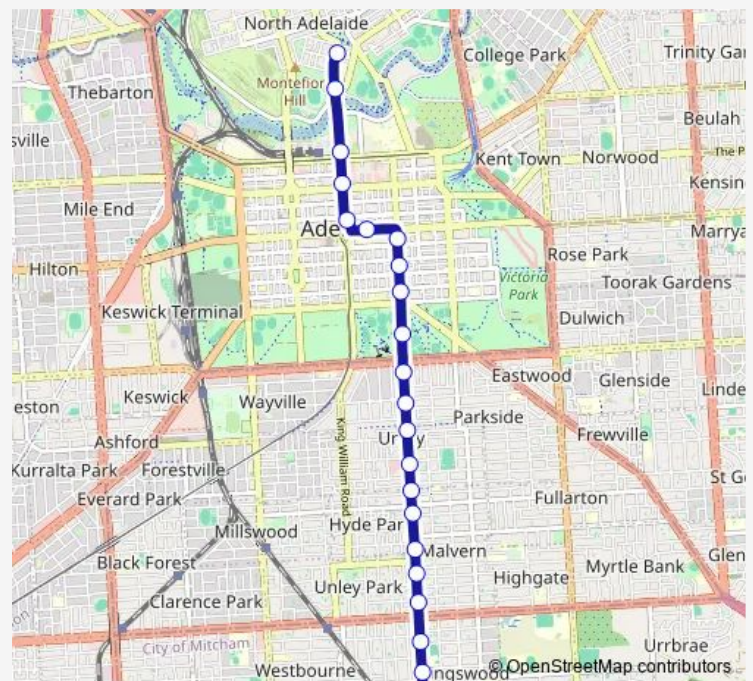

Stop 1 King William Rd - East side

Stop A3 King William Rd - East side

Stop C3 King William St - East side

Stop F1 King William St - North East side

Stop G1 Wakefield St - North side

Stop G1 Pulteney St - East side

Stop 6 Unley Rd - East side

Stop 7 Unley Rd - East side

Stop 8 Unley Rd - East side

Stop 9 Unley Rd - East side

Stop 10 Belair Rd - East side

Stop 11 Belair Rd - East side

Route schedule

Stop 2 King William Rd - South East side — Stop 12 Belair Rd - East side

Monday 05:42-23:50

Tuesday 05:42-23:50

Wednesday 05:42-23:50

Thursday 05:42-23:50

Friday 05:42-23:50

Saturday 06:30-24:00

Sunday 08:00-24:00

Route info

Direction: Stop 2 King William Rd - South East side

Stops: 22

Trip Duration: 0 hour 29 min

190B — City to Mitcham Square

Stop 12 Belair Rd - East side

190B Bus time schedules and route maps are available in an offline PDF at busmaps.com. Use the busmaps.com website to see live bus times, train schedule or subway schedule, and step-by-step directions for all public transit in Adelaide