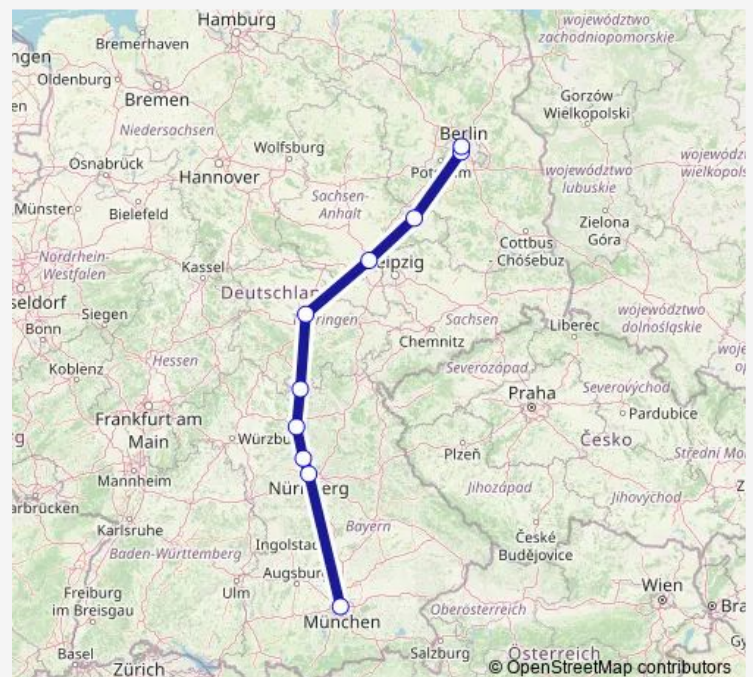

Rail ICE 1700

[Go to website](#)

Direction

München Hbf — Berlin Ostbahnhof

10 stops

[Open route schedule](#)

München Hbf

Nürnberg Hbf

Erlangen

Bamberg

Coburg

Erfurt Hbf

Halle(Saale)Hbf

Lutherstadt Wittenberg Hbf

Berlin Hbf (tief)

Berlin Ostbahnhof

Sunday —

Route info

Direction: München Hbf

Stops: 10

Trip Duration: 5 hour 17 min

ICE 1700

Direction

München Hbf — Berlin Hbf (tief)

10 stops

[Open route schedule](#)

München Hbf

Nürnberg Hbf

Erlangen

Bamberg

Coburg

Erfurt Hbf