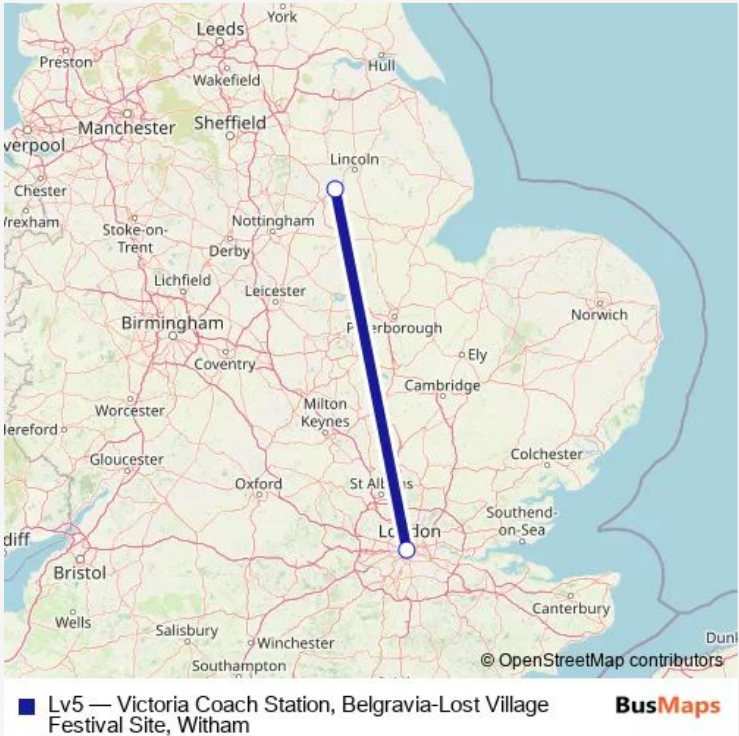

## Bus Lv5 Victoria Coach Station, Belgravia-Lost Village Festival Site, Witham

[Go to website](#)

**Direction**  
Victoria Coach Station,->Ne — Lost Village Festival Site,adj  
2 stops  
[Open route schedule](#)

Victoria Coach Station,->Ne  
Lost Village Festival Site,adj

Route schedule  
Victoria Coach Station,->Ne — Lost Village Festival Site,adj

Monday	—
Tuesday	—
Wednesday	—
Thursday	09:30-11:00
Friday	—
Saturday	—
Sunday	—

Route info  
Direction: Victoria Coach Station,->Ne  
Stops: 2  
Trip Duration: 3 hour 15 min

**Direction**

Lost Village Festival Site,adj — London Victoria Coach Station Arrivals,->W

2 stops

[Open route schedule](#)

Sunday —

**Route info**

Direction: Lost Village Festival Site,adj

Stops: 2

Trip Duration: 3 hour 15 min

Lv5 Bus time schedules and route maps are available in an offline PDF at busmaps.com. Use the busmaps.com website to see live bus times, train schedule or subway schedule, and step-by-step directions for all public transit in London