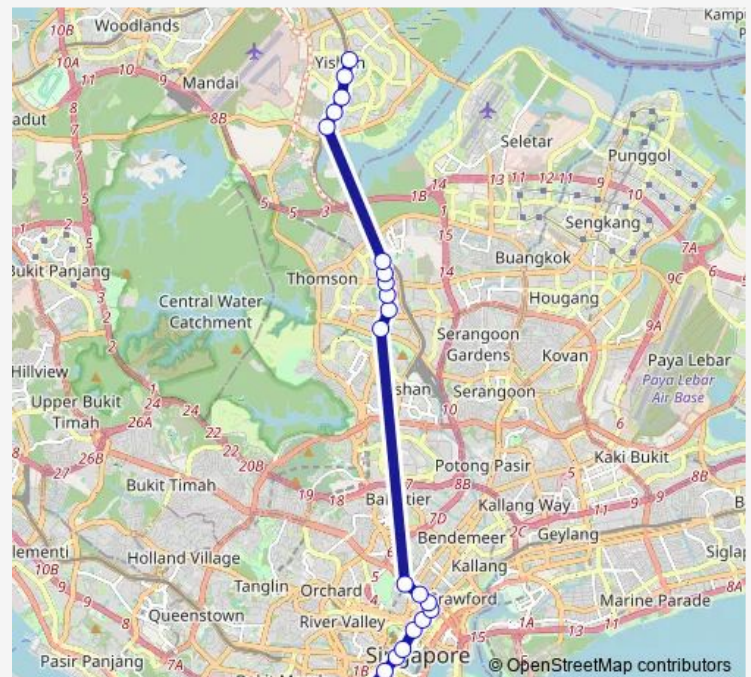

Thursday 12:30

Friday 12:30

Saturday 12:30

Sunday 12:30

Route info

Direction: Bef Pearl'S Hill Terr

Stops: 21

Trip Duration: 1 hour 22 min

851e

BusMaps

Direction

Yishun Int — Aft Duxton Plain Pk

23 stops

[Open route schedule](#)

Yishun Int

Opp Blk 757