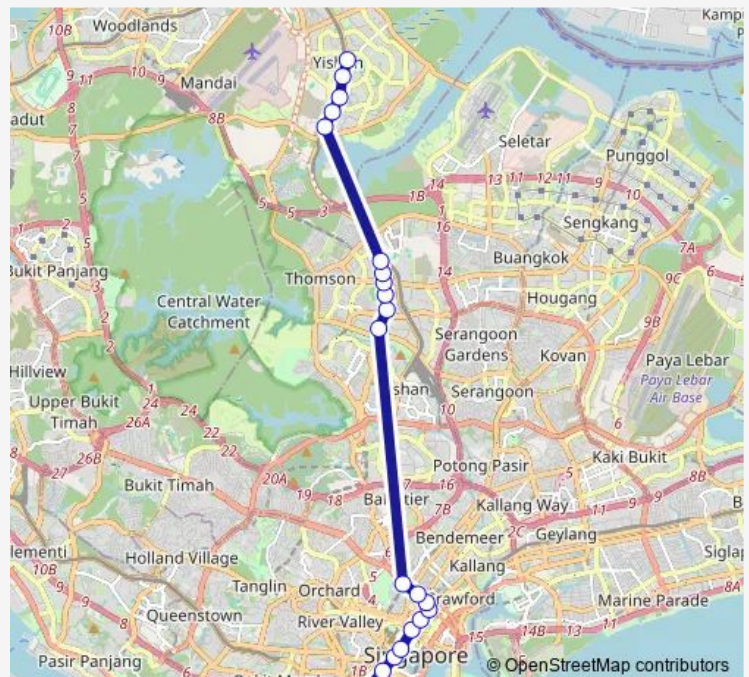

Thursday 12:30

Friday 12:30

Saturday 12:30

Sunday 12:30

Route info

Direction: Bef Pearl'S Hill Terr

Stops: 21

Trip Duration: 1 hour 22 min

851e

BusMaps

Direction

Yishun Int — Aft Duxton Plain Pk

23 stops

[Open route schedule](#)

Yishun Int

Opp Blk 757