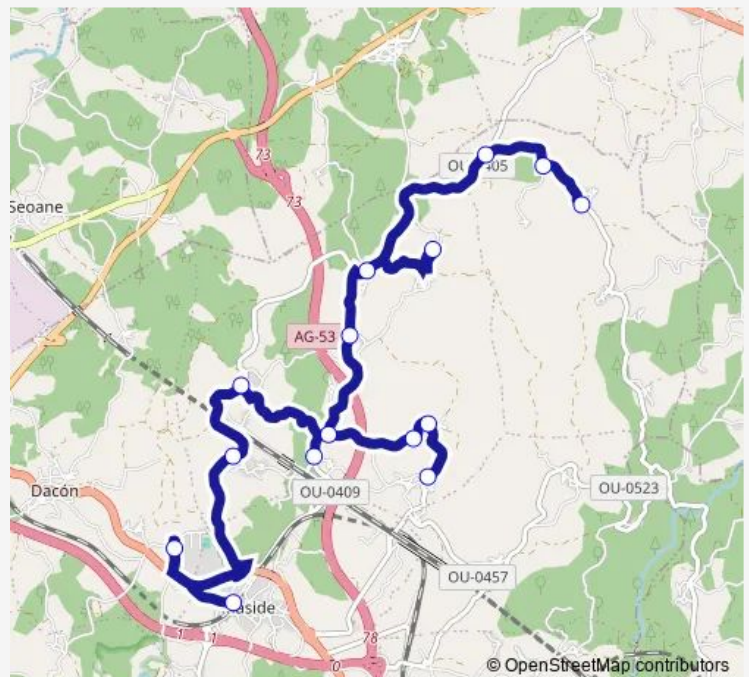

Garabás (Casa Cochero)

Bolo

Sante

Martín

Carreira

Route schedule

Maside — Carreira

| | |
|-----------|-------|
| Monday | 16:25 |
| Tuesday | 16:25 |
| Wednesday | 16:25 |
| Thursday | 16:25 |
| Friday | 14:55 |
| Saturday | — |
| Sunday | — |

Route info

Direction: Maside

Stops: 15

Trip Duration: 0 hour 34 min

XG600035 — Carreira-Maside

Direction

Carreira — Maside

15 stops

[Open route schedule](#)

Carreira

Martín

Sante

Bolo

Garabás (Casa Cochero)

Faquín

Canedo