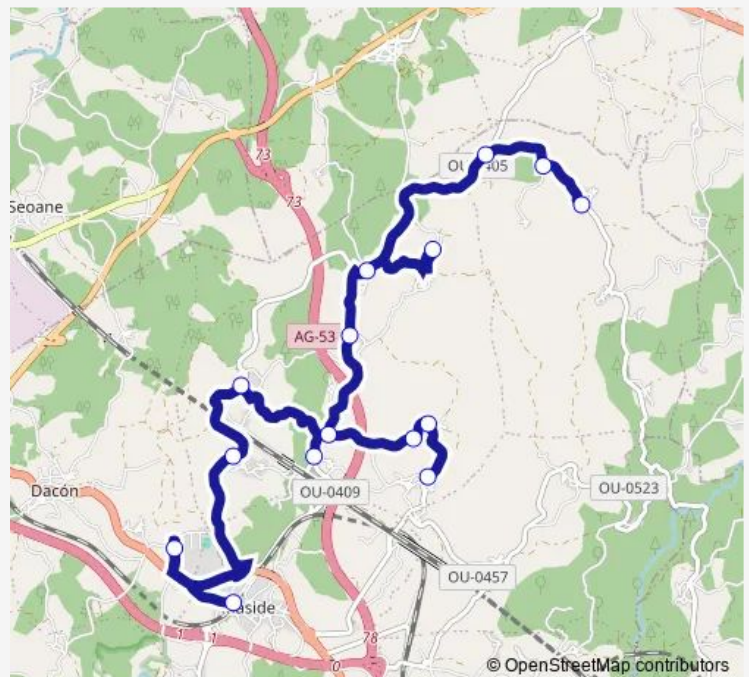

Bus Xg600035 Carreira-Maside

[Go to website](#)

Direction

Maside — Carreira

15 stops

[Open route schedule](#)

Maside
CPI Terras de Maside
Bouzas (Caseta)
Mundín (Estrada)
Suirexa (Cruce DE Sueirex)
Igrexa
Lamaseida (marquesiña)
Constanza (caseta)
Canedo
Faquín
Garabás (Casa Cochero)
Bolo
Sante
Martín
Carreira

Route schedule

Maside — Carreira

Monday	16:25
Tuesday	16:25
Wednesday	16:25
Thursday	16:25
Friday	14:55
Saturday	—
Sunday	—

Route info

Direction: Maside

Stops: 15

Trip Duration: 0 hour 34 min

Xg600035 — Carreira-Maside

Direction

Carreira — Maside

15 stops

[Open route schedule](#)

Carreira

Martín

Sante

Bolo

Thursday 08:57

Friday 08:57

Saturday —

Sunday —

Route info

Direction: Carreira

Stops: 15

Trip Duration: 0 hour 34 min