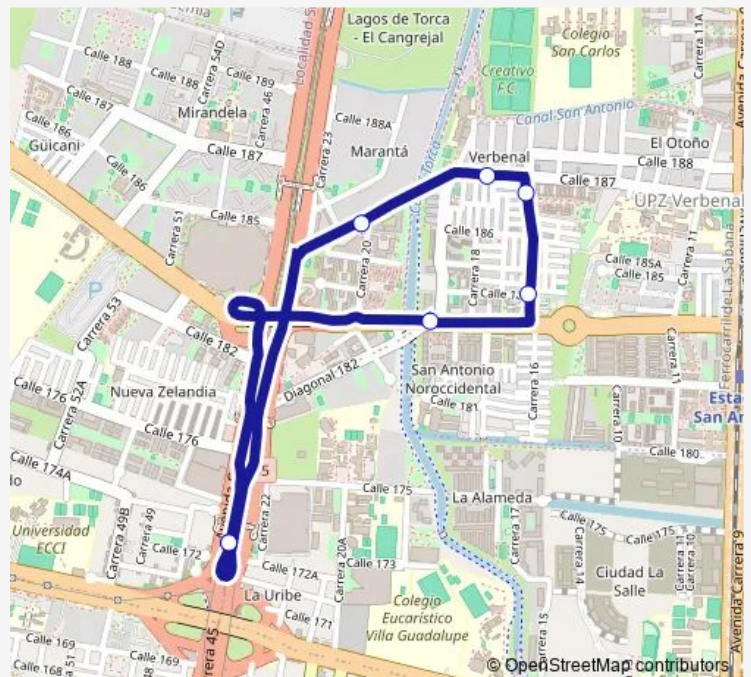

Bus 2-10 Verbenal

[Go to website](#)

Direction

Portal Norte — AC 183 - KR 19

6 stops

[Open route schedule](#)

Portal Norte

CL 187 - KR 20

CL 187 - KR 17b

KR 16 - CL 186d

KR 16 - CL 184

AC 183 - KR 19

Route schedule

Portal Norte — AC 183 - KR 19

Monday	24:20 ⁺¹
Tuesday	24:20 ⁺¹
Wednesday	24:20 ⁺¹
Thursday	24:20 ⁺¹
Friday	24:20 ⁺¹
Saturday	24:20 ⁺¹
Sunday	23:20

Route info

Direction: Portal Norte

Stops: 6

Trip Duration: 0 hour 11 min

2-10 — Verbenal

BusMaps

Direction

Portal Norte — Portal Norte

Route info

Direction: Portal Norte

Stops: 7

Trip Duration: 0 hour 17 min

2-10 Bus time schedules and route maps are available in an offline PDF at busmaps.com. Use the busmaps.com website to see live bus times, train schedule or subway schedule, and step-by-step directions for all public transit in Cota