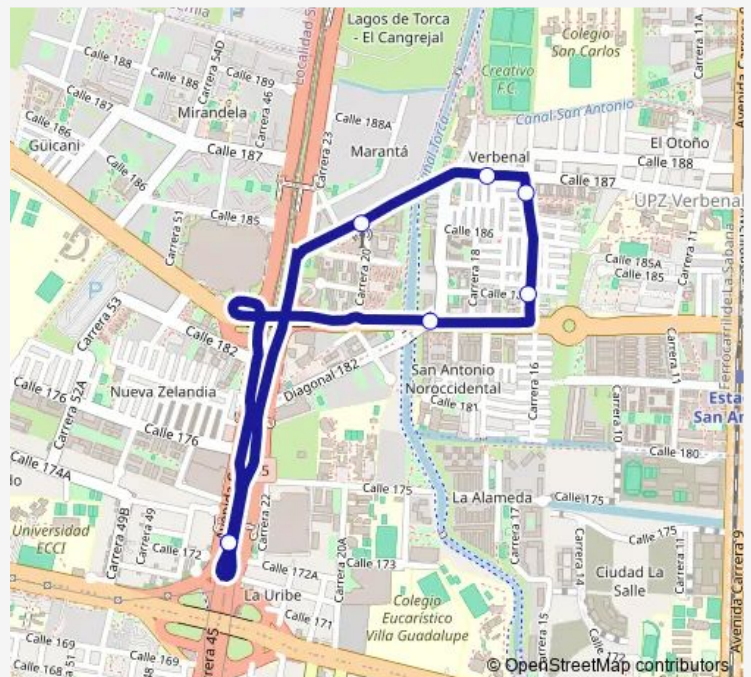

Bus 2-10 Verbenal

[Go to website](#)

Direction

Portal Norte — AC 183 - KR 19

6 stops

[Open route schedule](#)

Portal Norte

CL 187 - KR 20

CL 187 - KR 17b

KR 16 - CL 186d

KR 16 - CL 184

AC 183 - KR 19

Route schedule

Portal Norte — AC 183 - KR 19

Monday	24:20 ⁺¹
Tuesday	24:20 ⁺¹
Wednesday	24:20 ⁺¹
Thursday	24:20 ⁺¹
Friday	24:20 ⁺¹
Saturday	24:20 ⁺¹
Sunday	23:20

Route info

Direction: Portal Norte

Stops: 6

Trip Duration: 0 hour 8 min

2-10 — Verbenal

Direction

Portal Norte — Portal Norte

7 stops

Direction: Portal Norte

Stops: 7

Trip Duration: 0 hour 21 min

2-10 Bus time schedules and route maps are available in an offline PDF at busmaps.com. Use the busmaps.com website to see live bus times, train schedule or subway schedule, and step-by-step directions for all public transit in Cota