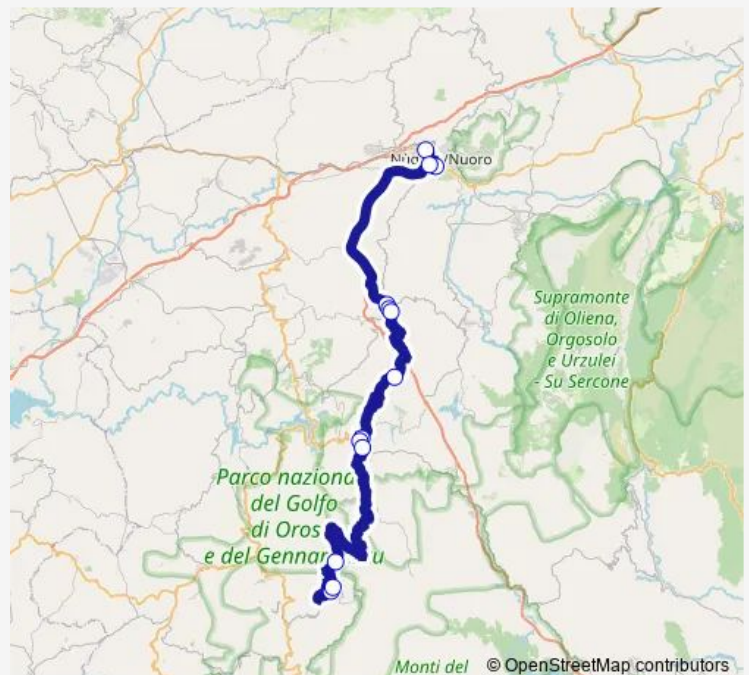

Direction

Fonni VIA Gramsci — Nuoro Stazione Arst

6 stops

[Open route schedule](#)

Fonni VIA Gramsci

Fonni VIA Sassari 136

Fonni VIA Sassari Sn

Padru Ebbas

Nuoro VIA Montale

Nuoro Stazione Arst

Route schedule

Fonni VIA Gramsci — Nuoro Stazione Arst

Monday	07:10
Tuesday	07:10
Wednesday	07:10
Thursday	07:10
Friday	07:10
Saturday	07:10
Sunday	—

Route info

Direction: Fonni VIA Gramsci

Stops: 6

Trip Duration: 0 hour 50 min