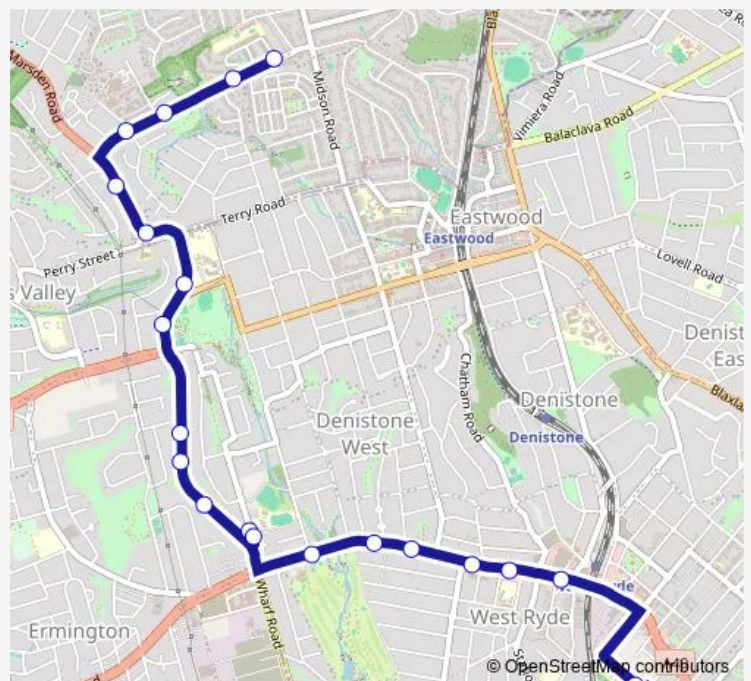

Winbourne St Opp Ermington Public School

Ermington Public School, Winbourne St

38 Marsden Rd

64 Marsden Rd

Marsden Rd Before Cowells Lane

Marsden Rd Opp Brush Park Bowling Club

Marsden Rd Opp Lawson St

Marsden Rd At Morris St

Marsden Rd Before Illarangi St

Mobbs Lane Shops, Mobbs Lane

Mobbs Lane After Freeman PI

Mobbs Lane Before Epping Park Dr

Mobbs Lane At Ferntree PI

Route schedule

Marsden High School, Macpherson St — Mobbs Lane At Ferntree PI

Monday	15:12
Tuesday	15:12
Wednesday	15:12
Thursday	15:12
Friday	15:12
Saturday	—
Sunday	—

Route info

Direction: Marsden High School, Macpherson St

Stops: 21

Trip Duration: 0 hour 28 min

800w — Marsden HS to Epping via Marsden Road

## Direction

Mobbs Lane Opp Ferntree PI — Marsden High School, Macpherson St

25 stops

[Open route schedule](#)

Mobbs Lane Opp Ferntree PI

Mobbs Lane After Valley Rd

Mobbs Lane Opp Freeman PI

Mobbs Lane Opp Mobbs Lane Shops