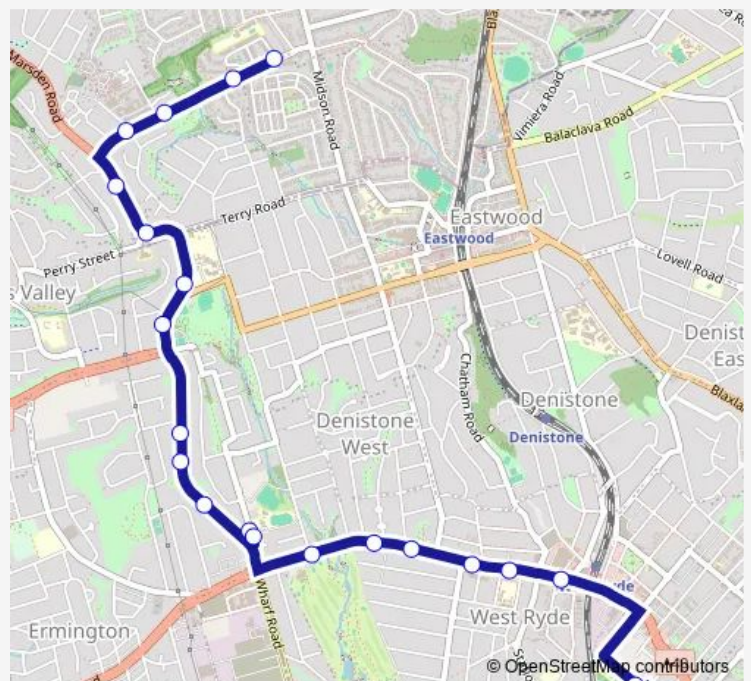

Winbourne St Opp Ermington Public School

Ermington Public School, Winbourne St

38 Marsden Rd

64 Marsden Rd

Marsden Rd Before Cowells Lane

Marsden Rd Opp Brush Park Bowling Club

Marsden Rd Opp Lawson St

Marsden Rd At Morris St

Marsden Rd Before Illarangi St

Mobbs Lane Shops, Mobbs Lane

Mobbs Lane After Freeman Pl

Mobbs Lane Before Epping Park Dr

Mobbs Lane At Ferntree Pl

Route schedule

Marsden High School, Macpherson St — Mobbs Lane At Ferntree Pl

Monday	15:12
Tuesday	15:12
Wednesday	15:12
Thursday	15:12
Friday	15:12
Saturday	—
Sunday	—

Route info

Direction: Marsden High School, Macpherson St

Stops: 21

Trip Duration: 0 hour 28 min

800w — Marsden HS to Epping via Marsden Road

## Direction

Mobbs Lane Opp Ferntree PI — Marsden High School, Macpherson St

25 stops

[Open route schedule](#)

Mobbs Lane Opp Ferntree PI

Mobbs Lane After Valley Rd

Mobbs Lane Opp Freeman PI

Mobbs Lane Opp Mobbs Lane Shops