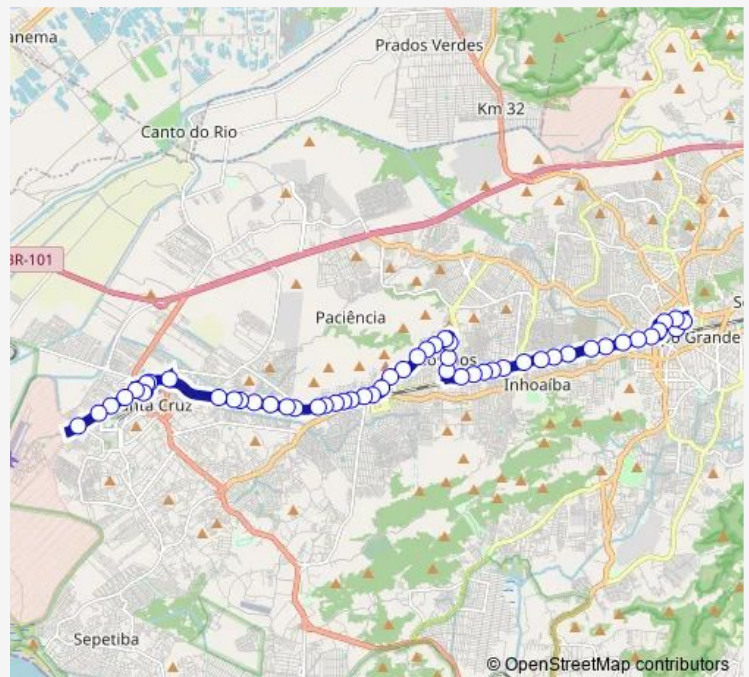

Bus 849 Base Aérea de Santa Cruz - Campo Grande

[Go to website](#)

Direction

Ponto Final: Campo Grande : Rua Gianerini — Base Aérea de Santa Cruz

52 stops

[Open route schedule](#)

Ponto Final: Campo Grande : Rua Gianerini

Alfredo de Moraes

Jaguaruna

Vitor Alves

Campo Grande

Laudelino Vieira de Campos

Campinho

Dom Pedrito

Levino Fanzeres

Estação Benjamin do Monte

Murilo Alvarenga

Goiabal

Filomena

Estação Inhoaíba

Augusto de Castro

Buranham

São João

Bela Vista

Praça Sofia Moreira

Pequiá

Praça dos Escolares

Route schedule

Ponto Final: Campo Grande : Rua Gianerini — Base Aérea de Santa Cruz

Monday 00:00

Tuesday 00:00

Wednesday 00:00

Thursday 00:00

Friday 00:00

Saturday 00:00

Sunday 00:00

Route info

Direction: Ponto Final: Campo Grande : Rua Gianerini

Stops: 52

Trip Duration: 0 hour 38 min

849 — Base Aérea de Santa Cruz - Campo Grande