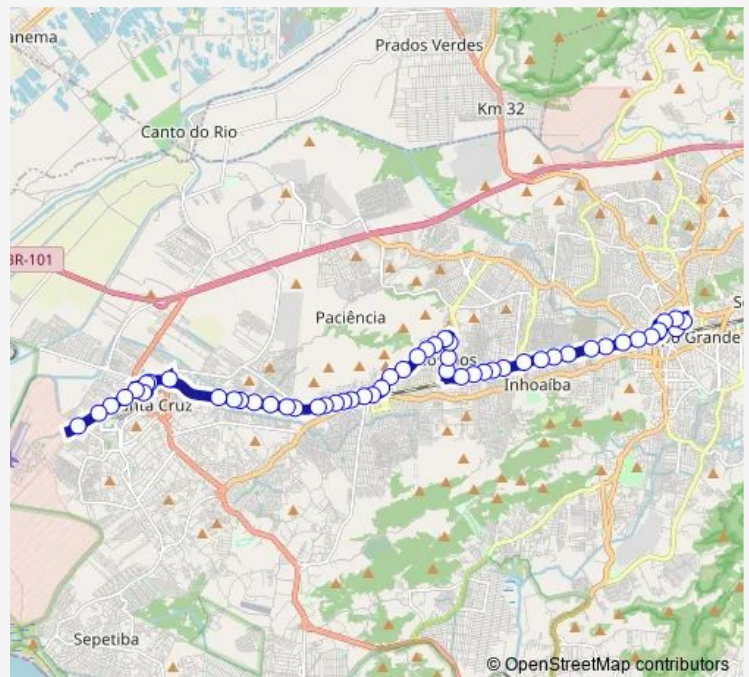

Bus 849 Base Aérea de Santa Cruz - Campo Grande

[Go to website](#)

Direction

Ponto Final: Campo Grande : Rua Gianerini — Base Aérea de Santa Cruz

52 stops

[Open route schedule](#)

Ponto Final: Campo Grande : Rua Gianerini

Alfredo de Moraes

Jaguaruna

Vitor Alves

Campo Grande

Laudelino Vieira de Campos

Campinho

Dom Pedrito

Levino Fanzeres

Estação Benjamin do Monte

Murilo Alvarenga

Goiabal

Filomena

Estação Inhoaíba

Augusto de Castro

Buranham

São João

Bela Vista

Praça Sofia Moreira

Pequiá

Praça dos Escolares

Route schedule

Ponto Final: Campo Grande : Rua Gianerini — Base Aérea de Santa Cruz

Monday 00:00

Tuesday 00:00

Wednesday 00:00

Thursday 00:00

Friday 00:00

Saturday 00:00

Sunday 00:00

Route info

Direction: Ponto Final: Campo Grande : Rua Gianerini

Stops: 52

Trip Duration: 0 hour 43 min

849 — Base Aérea de Santa Cruz - Campo Grande