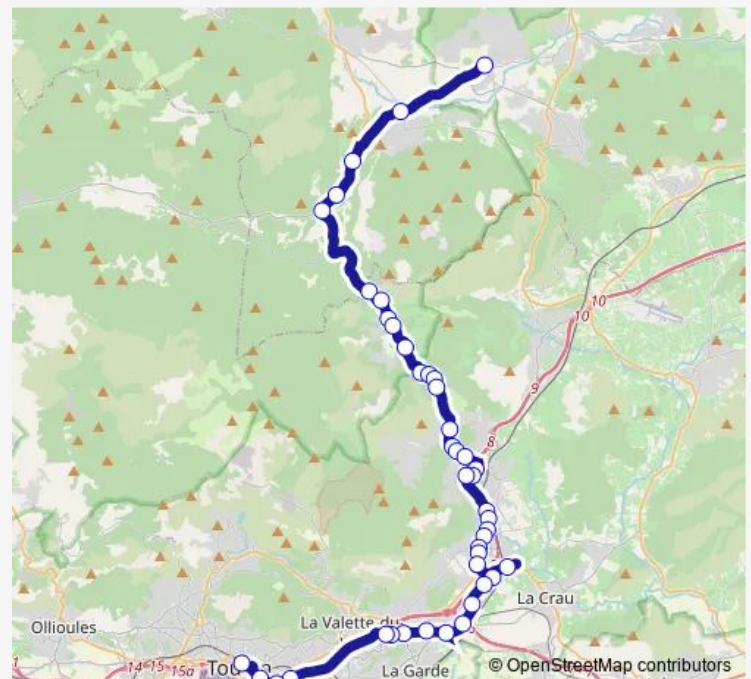

Planesselves

Route schedule

Gare Routiere — Saint Medard

Monday 12:30-16:30

Tuesday 12:30-16:30

Wednesday 12:30-16:30

Thursday 12:30-16:30

Friday 12:30-16:30

Saturday 12:30-16:30

Sunday —

Route info

Direction: Gare Routiere

Stops: 24

Trip Duration: 1 hour 2 min

Peyrougier

Croisement de Neoules

Saint Medard

Direction

Gare Routiere — Lycee Janetti

30 stops

[Open route schedule](#)

Gare Routiere

Campus Porte d'Italie

Bourgeois