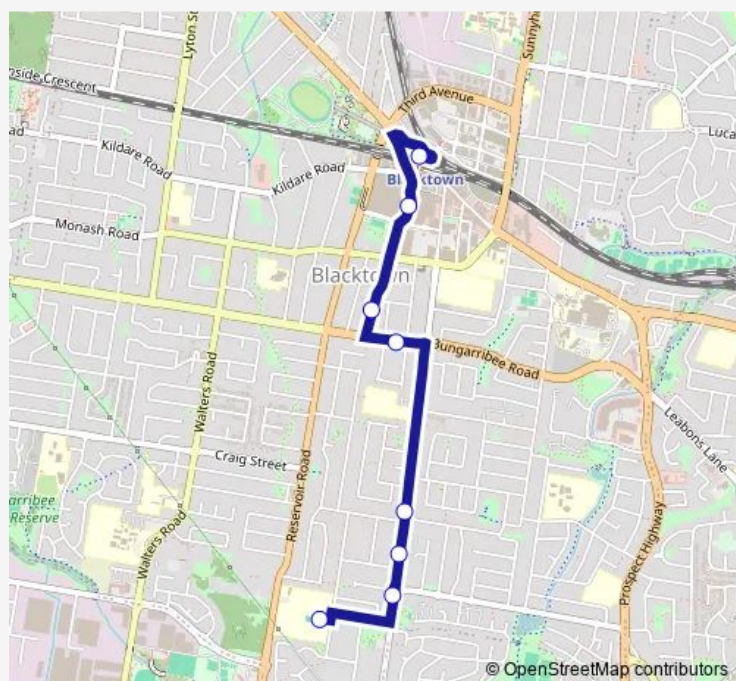

Flushcombe Rd Before Julie St

Flushcombe Rd Opp Stanley St

Bungarribee Rd After Swinson Rd

Patrick St Before Bowral Rd

Westpoint Bus Interchange, Stand 2

Blacktown Interchange

Route schedule

St Michaels RC PS - Blacktown — Blacktown Interchange

Monday 15:05

Tuesday 15:05

Wednesday 15:05

Thursday 15:05

Friday 15:05

Saturday —

Sunday —

Route info

Direction: St Michaels RC PS - Blacktown

Stops: 8

Trip Duration: 0 hour 17 min

6511 — St Michael's PS to Blacktown Station

6511 School Bus time schedules and route maps are available in an offline PDF at [busmaps.com](https://busmaps.com). Use the [busmaps.com](https://busmaps.com) website to see live bus times, train schedule or subway schedule, and step-by-step directions for all public transit in Parramatta

The schedule is provided in the local timezone. Times with "(+1)" indicate departures on the next day.

PDF file created on 2025-01-31

2024 BusMaps.com - All Rights Reserved