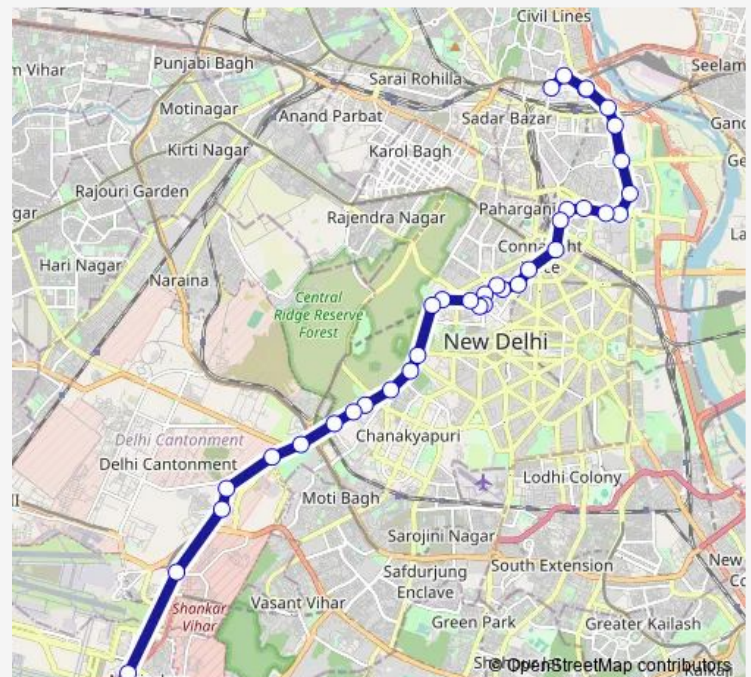

Ndpo

Kendriya Terminal (Pt. Pant Marg)

Kendriya Terminal / Gurudwara Rakab Gunj

Route schedule

Mori Gate Terminal — Mahipal Pur Crossing NH-8

Monday 05:40-21:46

Tuesday 05:40-21:46

Wednesday 05:40-21:46

Thursday 05:40-21:46

Friday 05:40-21:46

Saturday 05:40-21:46

Sunday 05:40-21:46

Route info

Direction: Mori Gate Terminal

Stops: 36

Trip Duration: 1 hour 25 min