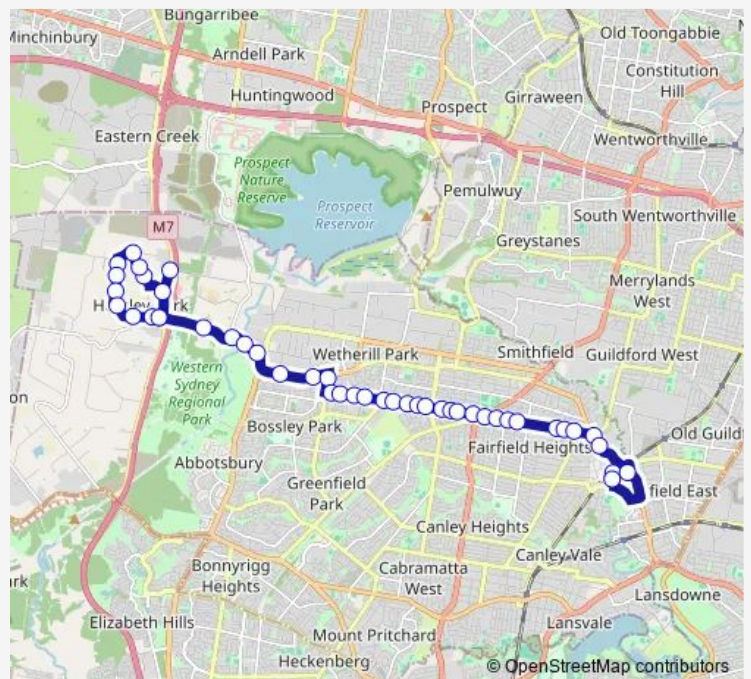

School Bus 9018 Horsley Park to Patrician Brothers College Fairfield

[Go to website](#)

Direction

Horsley Park Public School, The Horsley Dr — Patrician Brothers College, The Horsley Dr

45 stops

[Open route schedule](#)

Arundle Rd Opp 125

74-80 Arundle Rd

30-38 Arundle Rd

The Horsley Dr Opp Horsley Park Shops

The Horsley Dr Opp Marion Primary School

Horsley Park Public School, The Horsley Dr

Golf Driving Range, The Horsley Dr

The Horsley Dr Before Ferrers Rd

1546 The Horsley Dr

The Horsley Dr Before Cowpasture Rd

1357 The Horsley Dr

The Horsley Dr At Lagana Pl

Mimosa Rd At Naman Cl

Route schedule

Horsley Park Public School, The Horsley Dr — Patrician Brothers College, The Horsley Dr

Monday	07:28
Tuesday	07:28
Wednesday	07:28
Thursday	07:28
Friday	07:28
Saturday	—
Sunday	—

Route info

Direction: Horsley Park Public School, The Horsley Dr

Stops: 45

Trip Duration: 0 hour 57 min

9018 — Horsley Park to Patrician Brothers College
Fairfield