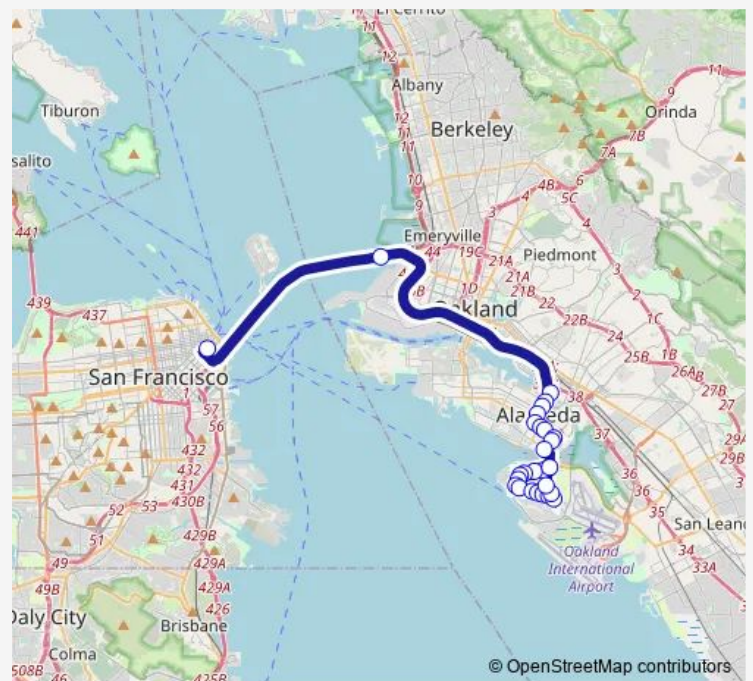

Aughinbaugh Way & The Lagoon

Aughinbaugh Way & Mecartney Rd

Mecartney Rd & Aughinbaugh Way

Mecartney Rd & Verdemar Dr

Route schedule

Salesforce Transit Center — Island Dr & Bayfarm Park & Ride Lot

Monday 16:50-18:20

Tuesday 16:50-18:20

Wednesday 16:50-18:20

Thursday 16:50-18:20

Friday 16:50-18:20

Saturday —

Sunday —

Route info

Direction: Salesforce Transit Center

Stops: 28

Trip Duration: 1 hour 0 min

OX — Bay Farm - Park St. Transbay

Mecartney Rd & Belmont Place

Mecartney Rd & Island Dr

Mecartney Rd & Holly St

Mecartney Rd & Melrose Av

Maitland Dr & Flower Ln

Maitland Dr & Island Dr

Island Dr & Bayfarm Park & Ride Lot