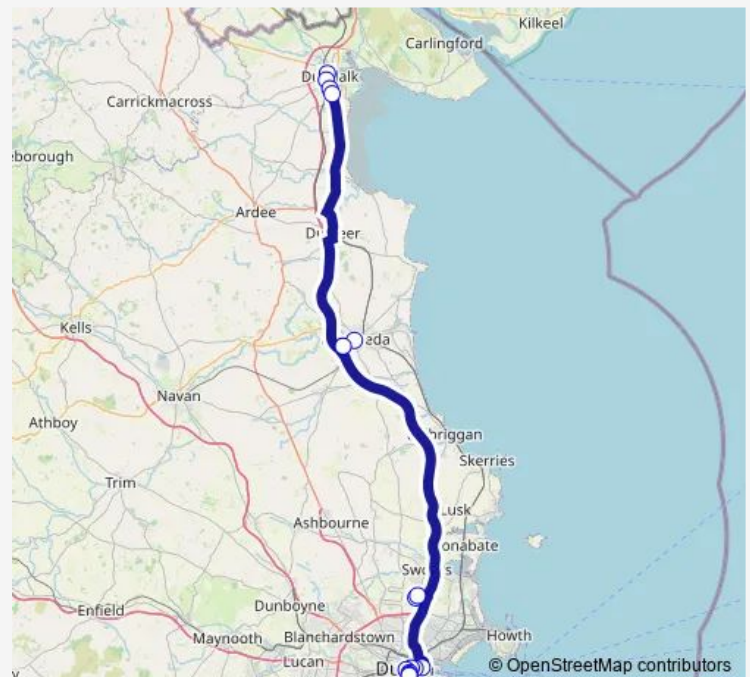

### Route schedule

The Long Walk — Merrion Square South

Monday 17:30-20:30

Tuesday 17:30-20:30

Wednesday 17:30-20:30

Thursday 17:30-20:30

Friday 17:30-20:30

Saturday 17:30-20:30

### Route info

Direction: The Long Walk

Stops: 18

Trip Duration: 2 hour 1 min

100X — Wilton Tce - Airport - Dundalk