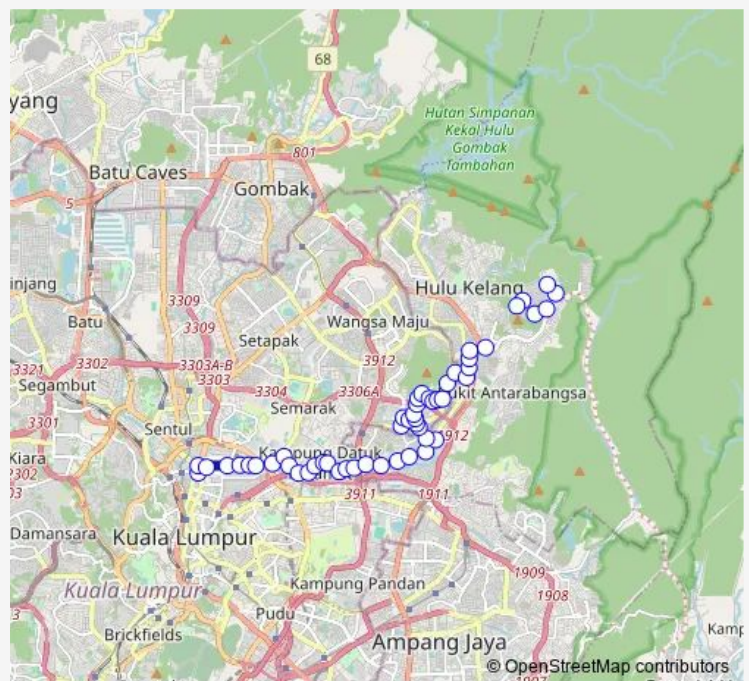

### Route schedule

Chow Kit / Nadi Corp. (opp.), Jalan Chow Kit — Flat Ukay Perdana (opp.), Jalan Ukay Perdana

Monday 06:00

Tuesday 06:00

Wednesday 06:00

Thursday 06:00

Friday 06:00

Saturday 06:00

### Route info

Direction: Chow Kit / Nadi Corp. (opp.), Jalan Chow Kit

Stops: 52

Trip Duration: 17 hour 0 min

■ U21 — Ukay Perdana, Jalan Ukay Perdana

Flat Keramat (opp.), Jalan Enggang

Flat C, Jalan Enggang