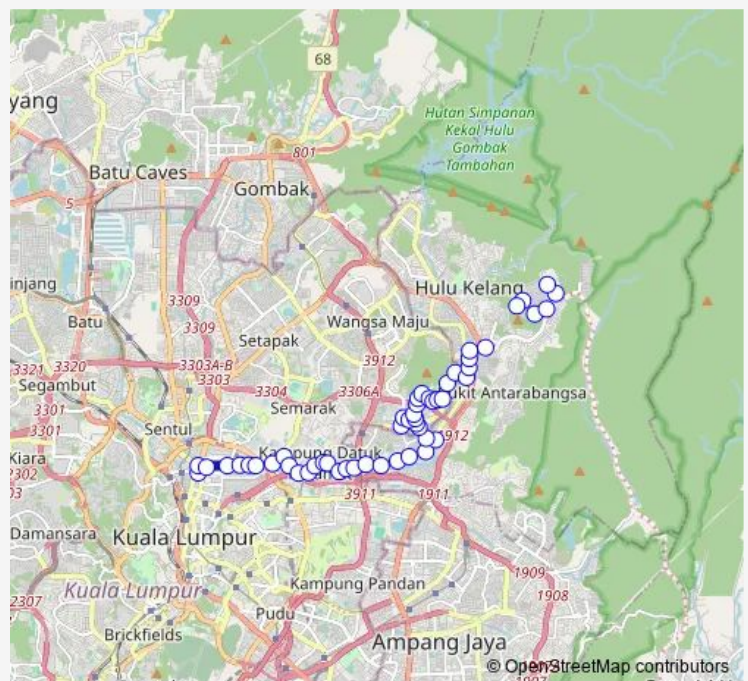

Friday 06:00

Saturday 06:00

Sunday 06:00

Route info

Direction: Chow Kit / Nadi Corp. (opp.), Jalan Chow Kit

Stops: 52

Trip Duration: 17 hour 0 min

■ U21 — Ukay Perdana, Jalan Ukay Perdana