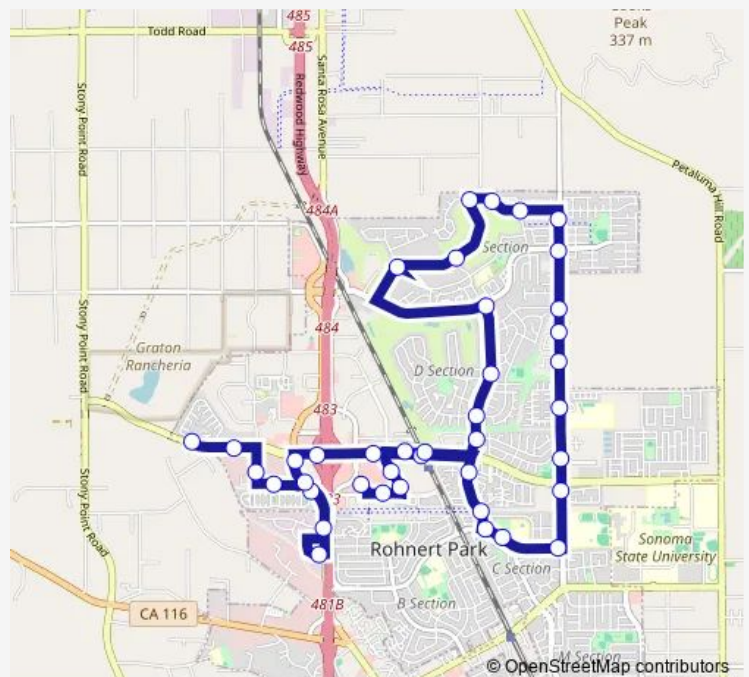

**Bus 12t Northern Rohnert Park Tripper**

[Go to website](#)

**Direction**

Rancho Verde Mobile Home Park — Hunter Dr & Senior Center

40 stops

[Open route schedule](#)

- Rancho Verde Mobile Home Park
- RP Expressway & Labath
- Reading Cinemas (on Labath Ave)
- Laguna Dr & Labath Ave
- Rancho Feliz Mobile Home Park
- Redwood Dr & Portal
- Houser St & Redwood Dr
- Redwood Dr & RP Expressway
- Redwood Dr & RP Expressway
- RP Expressway & Hwy 101
- Chase Bank
- Rohnert Park Smart Station
- Country Club Dr & Santa Cruz Way
- Country Club Dr & Emily
- Country Club Dr & Ellen St
- Country Club/ Golf Course
- Fairway & Flores
- Fairway/ Country Club
- Fairway Dr & Holly Ave
- Holly Ave & Hawthorne Circle
- Holly Ave & Hillview Way

**Route schedule**

Rancho Verde Mobile Home Park — Hunter Dr & Senior Center

Monday	07:27-15:58
Tuesday	07:27-15:58
Wednesday	07:27-15:58
Thursday	07:27-15:58
Friday	07:27-15:58
Saturday	—
Sunday	—

**Route info**

Direction: Rancho Verde Mobile Home Park

Stops: 40

Trip Duration: 0 hour 35 min

12t — Northern Rohnert Park Tripper

Snyder Ln & Holly Ave

Snyder Ln & Golf Course Dr

Snyder Ln & Eleanor St

Snyder Ln & Eleanor St

Country Club Dr & Civic Center Dr

Rohnert Park Smart Station

Rohnert Park Library

Raley's Town Center

State Farm Dr & Enterprise Dr

Enterprise Dr & Hunter Dr

Hunter Dr & Senior Center

**Direction**