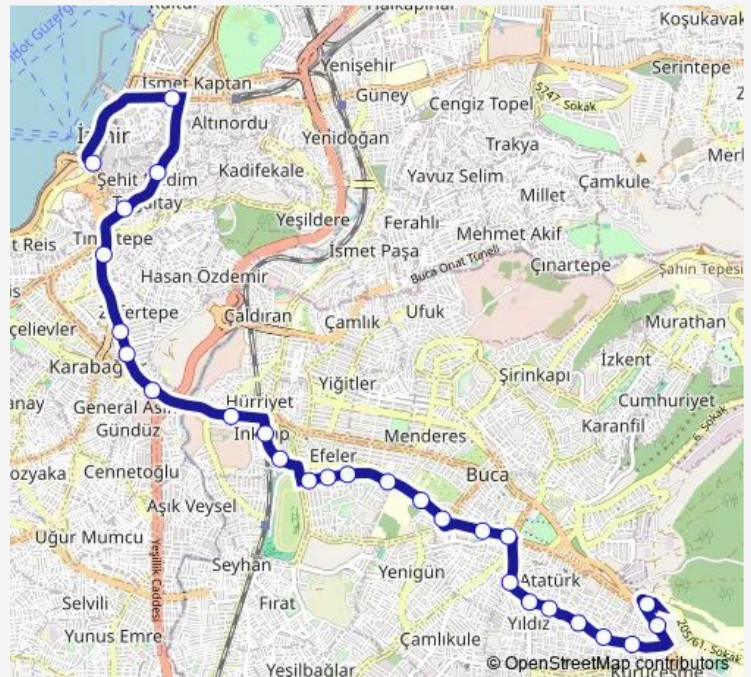

Thursday 06:00-23:05

Friday 06:00-23:05

Saturday 06:00-23:13

Sunday 06:00-23:20

Route info

Direction: Tınaztepe

Stops: 26

Trip Duration: 0 hour 48 min

Wednesday 00:00-23:30

Thursday 00:00-23:30

Friday 00:00-23:30

Saturday 00:00-23:36

Sunday 00:00-23:35

Route info

Direction: Konak

Stops: 27