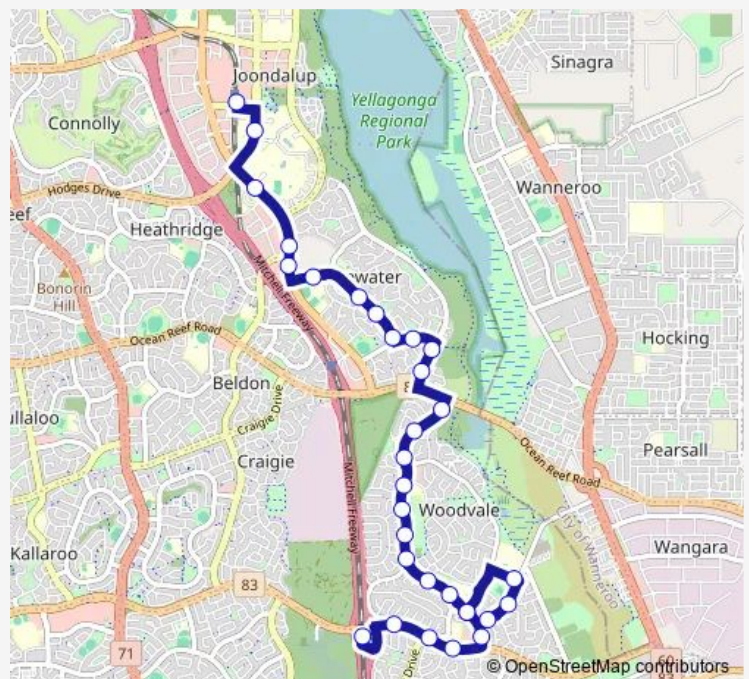

Friday 15:15

Saturday —

Sunday —

Route info

Direction: School Rd Belridge College Stand 2

Stops: 13

Trip Duration: 0 hour 27 min

Direction

Whitfords Stn Stand 1 — Joondalup Stn Stand 1

28 stops

[Open route schedule](#)

Whitfords Stn Stand 1

Whitfords Av After Mitchell Fwy

Whitfords Av Before Timbercrest Rise

Whitfords Av After Timbercrest Rise

Trappers Dr After Whitfords Av

Trappers Dr Before Timberlane Dr

Trappers Dr After Timbercrest Rise

Trappers Dr After Catherine Cl

Trappers Dr After Trailwood Dr

Trappers Dr After Penmar Ct

Trappers Dr After Birchfield Av

Saturday —

Sunday —

Route info

Direction: Joondalup Stn Stand 7

Stops: 27

Trip Duration: 0 hour 27 min

Whitfords Av After Kingsley Dr

Whitfords Stn Stand 1