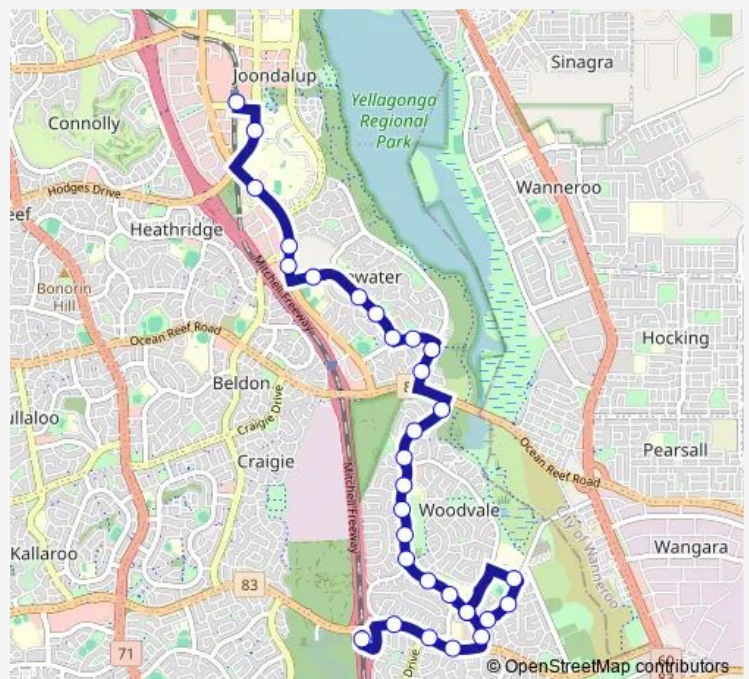

Friday 15:15

Saturday —

Sunday —

Route info

Direction: School Rd Belridge College Stand 2

Stops: 13

Trip Duration: 0 hour 27 min

Direction

Whitfords Stn Stand 8 — Joondalup Stn Stand 1

28 stops

[Open route schedule](#)

Whitfords Stn Stand 8

Whitfords Av After Mitchell Fwy

Whitfords Av Before Timbercrest Rise

Whitfords Av After Timbercrest Rise

Trappers Dr After Whitfords Av

Trappers Dr Before Timberlane Dr

Trappers Dr After Timbercrest Rise

Trappers Dr After Catherine Cl

Trappers Dr After Trailwood Dr

Trappers Dr After Penmar Ct

Trappers Dr After Birchfield Av

Saturday —

Sunday —

Route info

Direction: Joondalup Stn Stand 7

Stops: 27

Trip Duration: 0 hour 26 min

Whitfords Av After Kingsley Dr

Whitfords Stn Stand 8