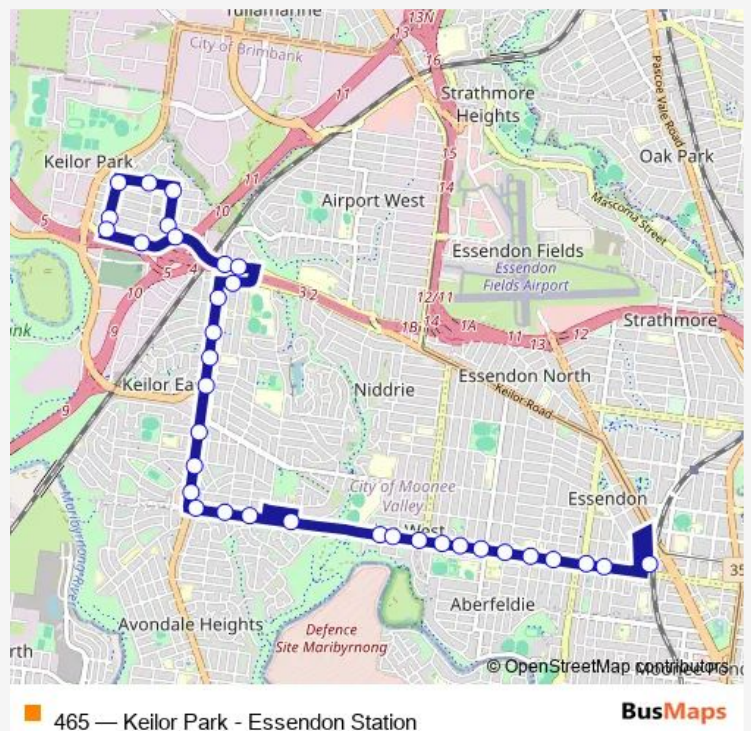

### Route schedule

Swan St/Erebus St (Keilor Park) — Essendon Station/Rose St (Essendon)

Monday 05:44-21:30

Tuesday 05:44-21:30

Wednesday 05:44-21:30

Thursday 05:44-21:30

Friday 05:44-21:30

Saturday 06:11-21:28

### Route info

Direction: Swan St/Erebus St (Keilor Park)

Stops: 34

Trip Duration: 0 hour 25 min

Dickson St/Buckley St (Keilor East)

Prospect St/Buckley St (Essendon West)

Garnet St/Buckley St (Essendon West)

## Route schedule

Essendon Station/Rose St (Essendon) — Swan St/Erebus St (Keilor Park)

Monday 06:09-21:12

Tuesday 06:09-21:12

Wednesday 06:09-21:12

Thursday 06:09-21:12

Friday 06:09-21:12

Saturday 06:34-21:10

## Route info

Direction: Essendon Station/Rose St (Essendon)

Stops: 30

Trip Duration: 0 hour 18 min

Berembong Dr/Milleara Rd (Keilor East)

Tuppal Pl/Milleara Rd (Keilor East)

Wingara Ave/Woorite Pl (Keilor East)