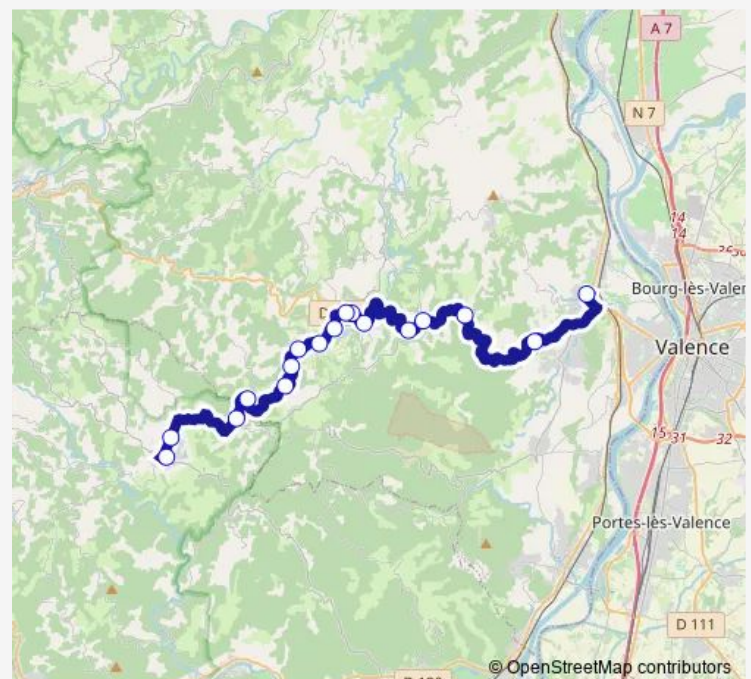

### Direction

College DE Crussol — Vernoux Place Delarbre

17 stops

[Open route schedule](#)

College DE Crussol

Chantegraille

LE Pin

LE Fringuet

Boffres Village

Ponce

LA Justice

Vernoux Piscine

Vernoux Place Delarbre

### Route schedule

College DE Crussol — Vernoux Place Delarbre

Monday 16:37

Tuesday 16:37

Wednesday 12:06

Thursday 16:37

Friday 16:37

Saturday —

### Route info

Direction: College DE Crussol

Stops: 17

Trip Duration: 0 hour 49 min

■ 465 — Ligne 460

465 Bus time schedules and route maps are available in an offline PDF at [busmaps.com](https://busmaps.com). Use the [busmaps.com](https://busmaps.com) website to see live bus times, train schedule or subway schedule, and step-by-step directions for all public transit in Alboussiere