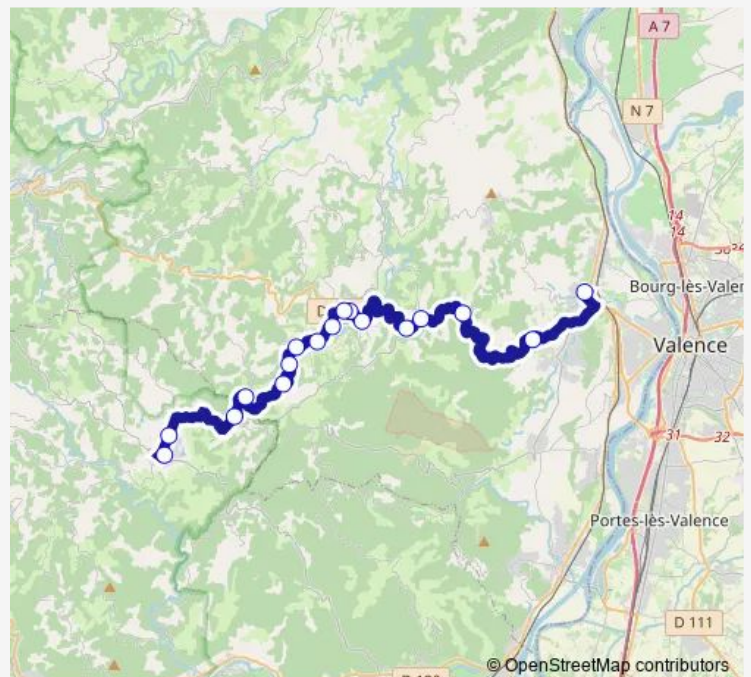

Bus 465 Ligne 460

[Go to website](#)

Direction

College DE Crussol — Vernoux Place Delarbre

17 stops

[Open route schedule](#)

College DE Crussol

Chantegraille

Chapelier

Serre DE Gouron

Boffres Village

Ponce

LA Justice

Vernoux Piscine

Vernoux Place Delarbre

Route schedule

College DE Crussol — Vernoux Place Delarbre

Monday 16:37

Tuesday 16:37

Wednesday 12:06

Thursday 16:37

Friday 16:37

Saturday —

Sunday —

Route info

Direction: College DE Crussol

Stops: 17

Trip Duration: 0 hour 49 min

465 — Ligne 460

465 Bus time schedules and route maps are available in an offline PDF at busmaps.com. Use the busmaps.com website to see live bus times, train schedule or subway schedule, and step-by-step directions for all public transit in Alboussiere