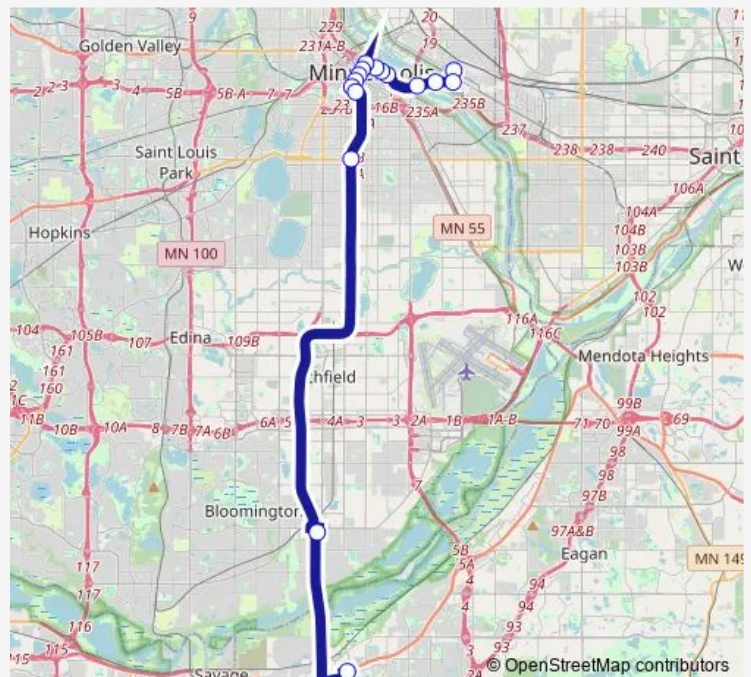

Marquette Av S at 5 St S SW corner

Marquette Av S at 7 St S SW corner

Marquette Av S at 9 St S SW corner

Marquette Av S at 11 St S SW corner

12 St S at 2 Av S/3 Av S S corner

I-35W & Lake Street Station Sb

I-35W & 98th Street Station Gate E

Burnsville Transit Station Bay D

Route schedule

Oak St at 4 St / 5 St Se — Burnsville Transit Station Bay D

Monday 08:00-22:05

Tuesday 08:00-22:05

Wednesday 08:00-22:05

Thursday 08:00-22:05

Friday 08:00-22:05

Saturday —

Sunday —

Route info

Direction: Oak St at 4 St / 5 St Se

Stops: 16

Trip Duration: 0 hour 43 min

465 — Burnsville-Mpls-U of M

Direction

Burnsville Transit Station Bay D — 4 St SE & Ridder Arena

13 stops

[Open route schedule](#)

Burnsville Transit Station Bay D

I-35W & 98th Street Station Gate E

I-35W & Lake Street Station Nb

2 Av S at 10 St S NE corner