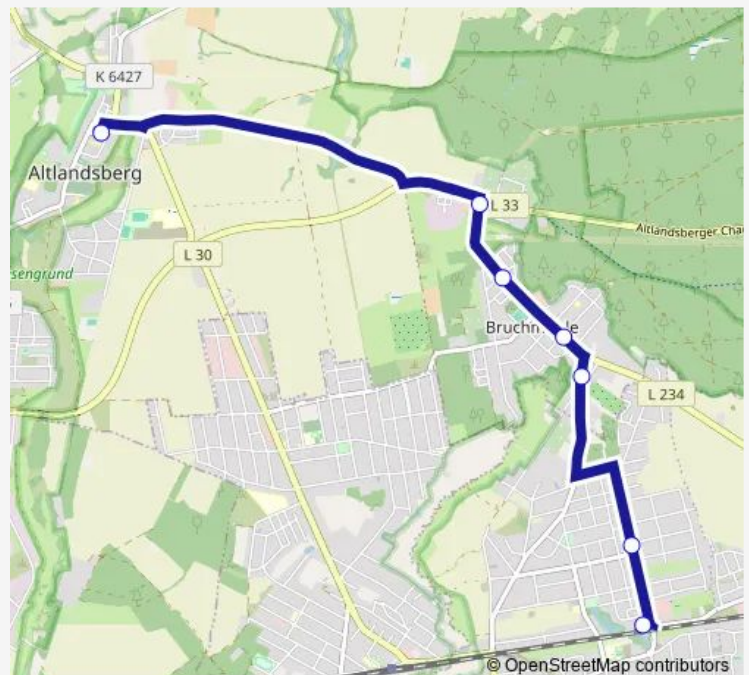

### Route info

Direction: Altlandsberg, Markt

Stops: 7

Trip Duration: 0 hour 14 min

■ R933

BusMaps

## Direction

Petershagen (b. Berlin), Eggersdorfer Str. — Altlandsberg, Markt

7 stops

[Open route schedule](#)

Petershagen (b. Berlin), Eggersdorfer Str.

Petershagen (b. Berlin), Lessingstr.

Bruchmühle, Fredersdorfer Str.

## Route info

Direction: Petershagen (b. Berlin), Eggersdorfer Str.

Stops: 7

Trip Duration: 0 hour 13 min