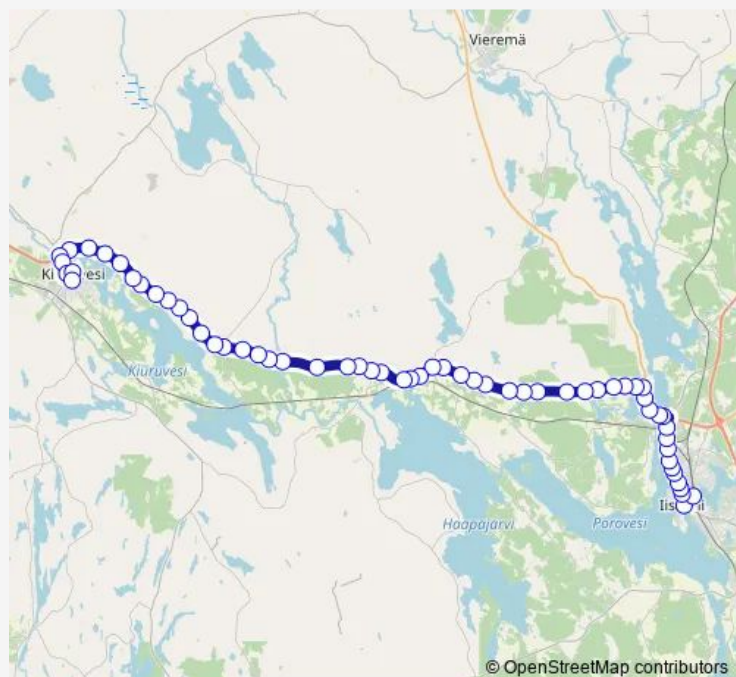

Thursday 07:00-16:10

Friday 07:00-16:10

Saturday —

Sunday —

Route info

Direction: Iisalmi linja-autoasema

Stops: 60

Trip Duration: 0 hour 45 min