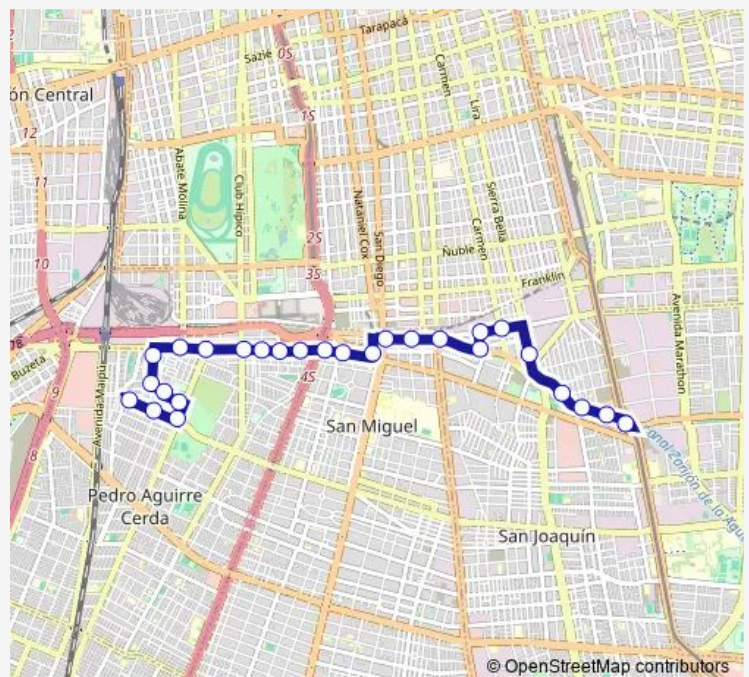

Ph106-Parada 2 / (M) P. Aguirre Cerda

Ph107-Av. Alc. Carlos Valdovinos / esq. Ramírez

Pa659-Av. Alc. Carlos Valdovinos / esq. Belén

Ph488-Pedro Subercaseaux / esq. Rebeca Matte

Route schedule

Pd1609-Parada 9 / (M) Carlos Valdovinos — Ph493-2 de Abril / esq. 1° de Mayo

Monday	00:00
Tuesday	00:00
Wednesday	00:00
Thursday	00:00
Friday	00:00
Saturday	00:00
Sunday	00:00

Route info

Direction: Pd1609-Parada 9 / (M) Carlos Valdovinos

Stops: 27

Trip Duration: 0 hour 37 min

H04 — (M) Carlos Valdovinos - La Victoria