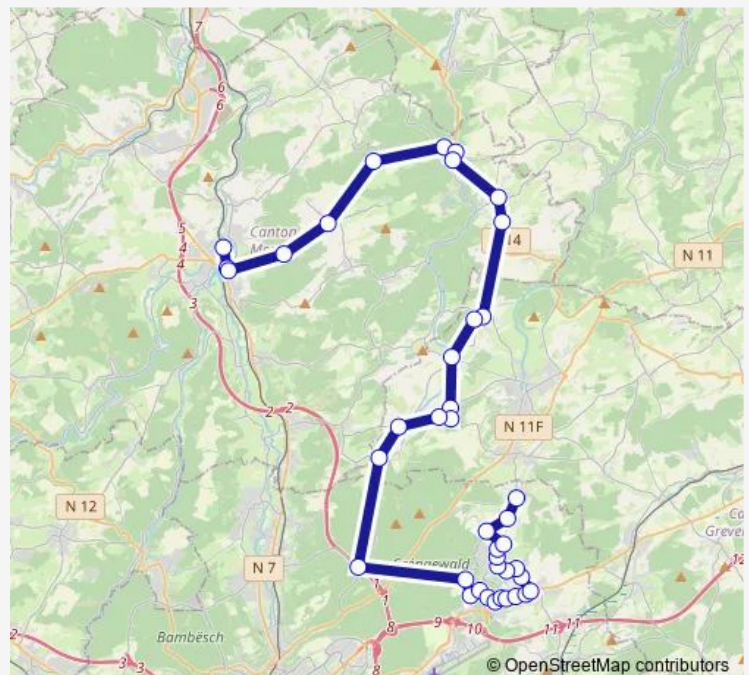

Eisenborn, Am Duerf

Niederanven, Stafelter

Senningerberg, Breedewues

Route schedule

MERSCH, Lycée Ermesinde — Ernster, Duerfplaz

Monday 16:30

Tuesday 16:30

Wednesday 16:30

Thursday 16:30

Friday 14:10

Saturday —

Sunday —

Route info

Direction: MERSCH, Lycée Ermesinde

Stops: 40

Trip Duration: 1 hour 4 min

■ H04

BusMaps

Senningerberg, Kapell

Senningerberg, Gromsceed

Senningerberg, Rue des Résidences

Senningerberg, Rue des Pins

Senningerberg, Martinus

Senningen, Um Kiem

Friday 06:49

Saturday —

Sunday —

Route info

Direction: Ernster, Duerfplaz

Stops: 39

Trip Duration: 1 hour 2 min

Altlinster, Altlinster