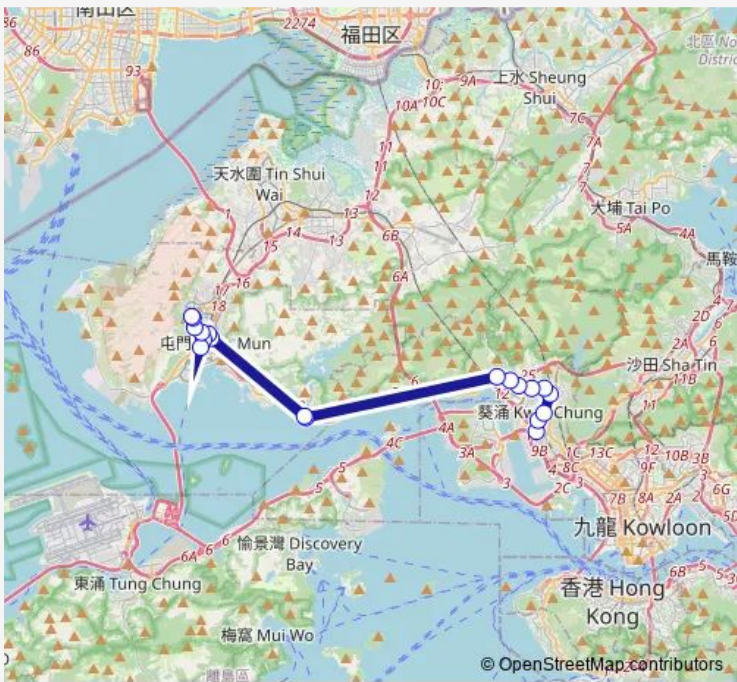

Route schedule

[Kmb] LAI King North BUS Terminus — [Kmb] Shan King BUS Terminus

| | |
|-----------|-------------|
| Monday | 06:30-23:15 |
| Tuesday | 06:30-23:15 |
| Wednesday | 06:30-23:15 |
| Thursday | 06:30-23:15 |
| Friday | 06:30-23:15 |
| Saturday | 06:30-21:45 |
| Sunday | 06:30-21:45 |

Route info

Direction: [Kmb] LAI King North BUS Terminus

Stops: 19

Trip Duration: 0 hour 44 min

■ 57M — Tuen MUN (Shan King Estate) - LAI King (North) **BusMaps**

[Ctb] LR Ming KUM Stop, Ming KUM Road[[Kmb] Ming KUM Station[[Lrtfeeder] LR Ming KUM Stop[[Lwb] Ming KUM Station

[Ctb] King LAI House Shan King Estate, Shek PAI TAU Road[[Kmb] King LAI House Shan King Estate

[Kmb] Shan King BUS Terminus

Direction

[Kmb] Shan King BUS Terminus — [Kmb] LAI King North BUS Terminus

17 stops

Monday 05:35-19:05

Tuesday 05:35-19:05

Wednesday 05:35-19:05

Thursday 05:35-19:05

Friday 05:35-19:05

Saturday 05:35-08:40

Sunday 05:35-22:15

Route info