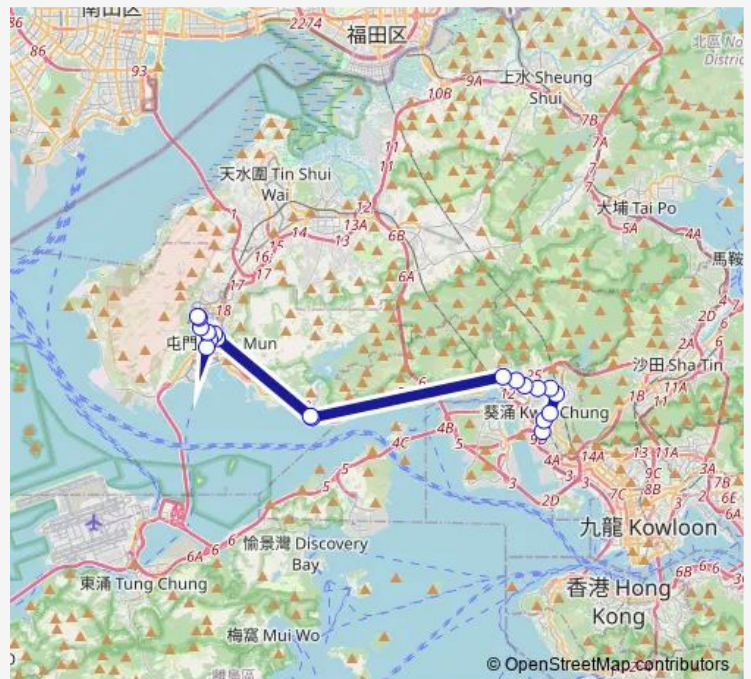

Route schedule

[Kmb] LAI King North BUS Terminus — [Kmb] Shan King BUS Terminus

Monday	06:30-23:15
Tuesday	06:30-23:15
Wednesday	06:30-23:15
Thursday	06:30-23:15
Friday	06:30-23:15
Saturday	06:30-21:45
Sunday	06:30-21:45

Route info

Direction: [Kmb] LAI King North BUS Terminus

Stops: 19

Trip Duration: 0 hour 43 min

57m — Tuen MUN (Shan King Estate) - LAI King (North) **BusMaps**

[Ctb] LR Ming KUM Stop, Ming KUM Road[[Kmb] Ming KUM Station[[Lrtfeeder] LR Ming KUM Stop[[Lwb] Ming KUM Station

[Ctb] King LAI House Shan King Estate, Shek PAI TAU Road[[Kmb] King LAI House Shan King Estate

[Kmb] Shan King BUS Terminus

Direction

[Kmb] Shan King BUS Terminus — [Kmb] LAI King North BUS Terminus

17 stops

Monday 05:35-19:05

Tuesday 05:35-19:05

Wednesday 05:35-19:05

Thursday 05:35-19:05

Friday 05:35-19:05

Saturday 05:35-08:40

Sunday 05:35-22:15

Route info