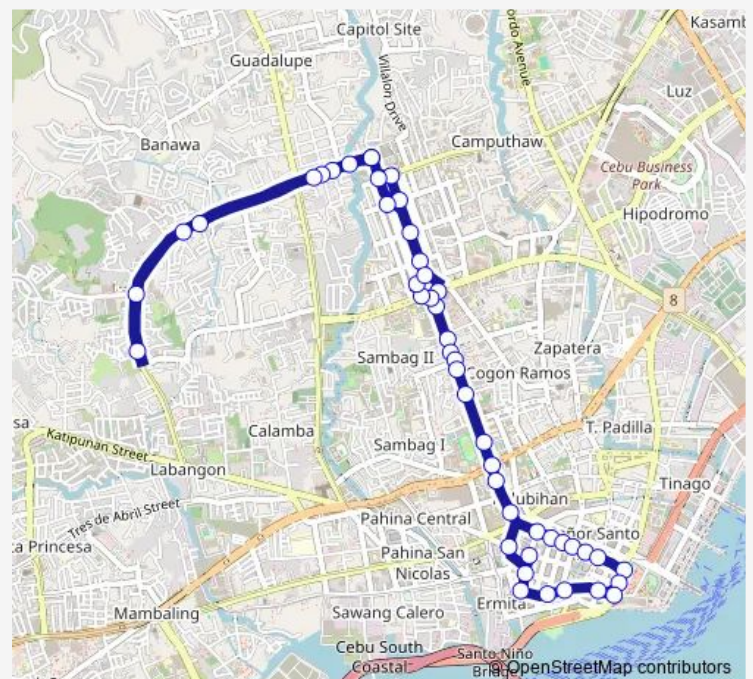

(nodata)&Osmena Boulevard

Visitacion Street&Osmena Boulevard

Espelita Street&Tres de Abril Street

(nodata)&Osmena Boulevard

(nodata)&Osmena Boulevard

(nodata)&Veterans Drive

P. del Rosario Street&Osmena Boulevard

Manalili&Osmena Boulevard

Osmena Boulevard&Osmena Boulevard

F. Gonzales&Osmena Boulevard

Jakosalem&Osmena Boulevard

Zamora Street&Osmena Boulevard

Route schedule

R. Duterte&(nodata) — R. Duterte&(nodata)

Monday 06:00-23:15

Tuesday 06:00-23:15

Wednesday 06:00-23:15

Thursday 06:00-23:15

Friday 06:00-23:15

Saturday 06:00-23:15

Sunday 06:00-23:15

Route info

Direction: R. Duterte&(nodata)

Stops: 47

Trip Duration: 0 hour 27 min

■ Banawa - Capitol - Carbon

Lapu-lapu Street&M.C. Briones Street

M. J. Cuenco Avenue&Osmena Boulevard

(nodata)&(nodata)

T. Villa&Imus Avenue

Lapu-lapu Street&M.C. Briones Street