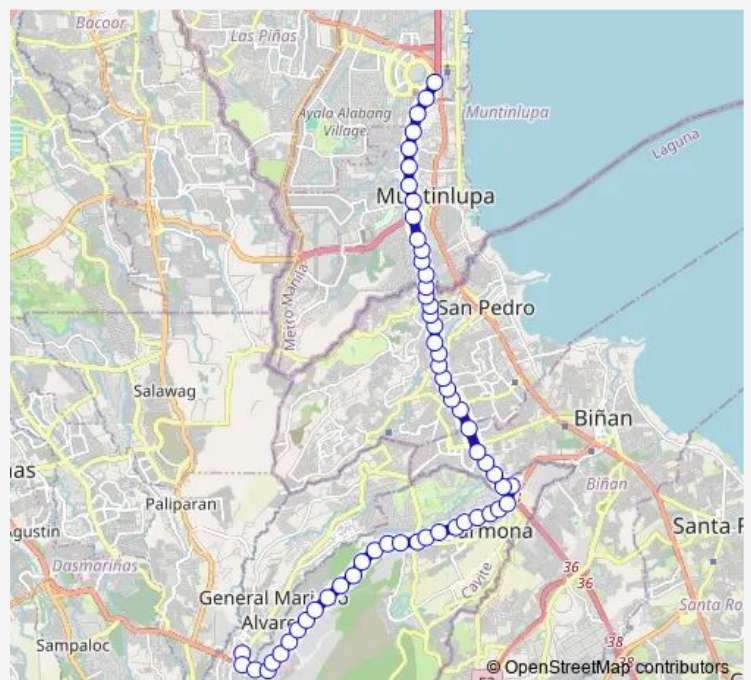

Governor's Drive, Carmona, Manila

Route schedule

Biyaya Polytechnic Academy, Congressional Road, General Mariano Alvarez, Manila — South Luzon Expressway, Muntinlupa City, Manila

Monday 00:00

Tuesday 00:00

Wednesday 00:00

Thursday 00:00

Friday 00:00

Saturday 00:00

Sunday 00:00

Route info

Direction: Biyaya Polytechnic Academy, Congressional Road, General Mariano Alvarez, Manila

Stops: 57

Trip Duration: 1 hour 40 min

■ Alabang - GMA via South Expressway, Carmona Exit

Governor's Drive, Carmona, Manila

Governor's Drive, Carmona, Manila

Cabilang Baybay Carmona Rd / Governor's Drive, Carmona, Manila

Governor's Drive, Carmona, Manila

S gate / Governor's Drive Intersection, Carmona, Manila

Governor's Drive, Carmona, Manila

Governor's Drive, Carmona, Manila

Governor's Drive, Carmona, Manila

South Luzon Expressway, Biñan City, Manila