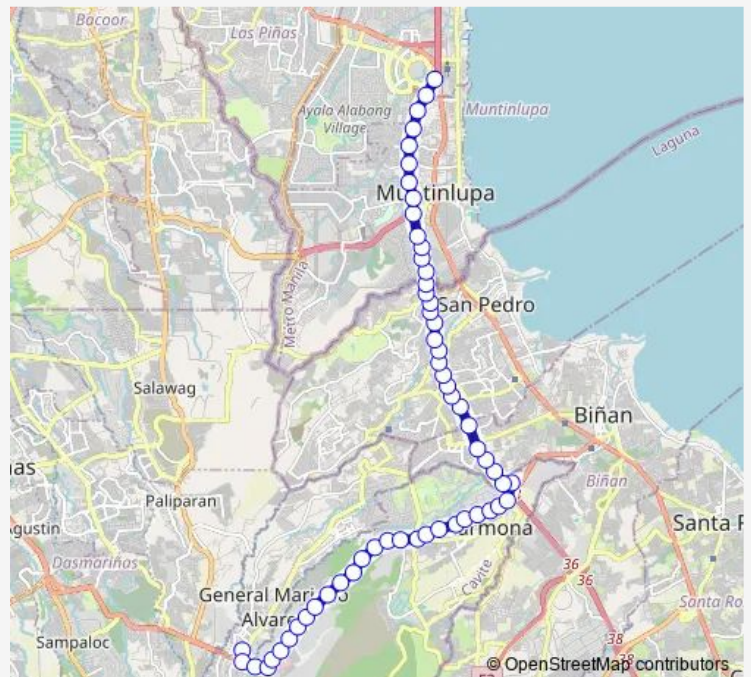

Governor's Drive, Carmona, Manila

Route schedule

Biyaya Polytechnic Academy, Congressional Road, General Mariano Alvarez, Manila — South Luzon Expressway, Muntinlupa City, Manila

Monday 00:00

Tuesday 00:00

Wednesday 00:00

Thursday 00:00

Friday 00:00

Saturday 00:00

Sunday 00:00

Route info

Direction: Biyaya Polytechnic Academy, Congressional Road, General Mariano Alvarez, Manila

Stops: 57

Trip Duration: 1 hour 40 min

■ Alabang - GMA via South Expressway, Carmona Exit

Governor's Drive, Carmona, Manila

Governor's Drive, Carmona, Manila

Cabilang Baybay Carmona Rd / Governor's Drive, Carmona, Manila

Governor's Drive, Carmona, Manila

S gate / Governor's Drive Intersection, Carmona, Manila

Governor's Drive, Carmona, Manila

Governor's Drive, Carmona, Manila

Governor's Drive, Carmona, Manila

South Luzon Expressway, Biñan City, Manila