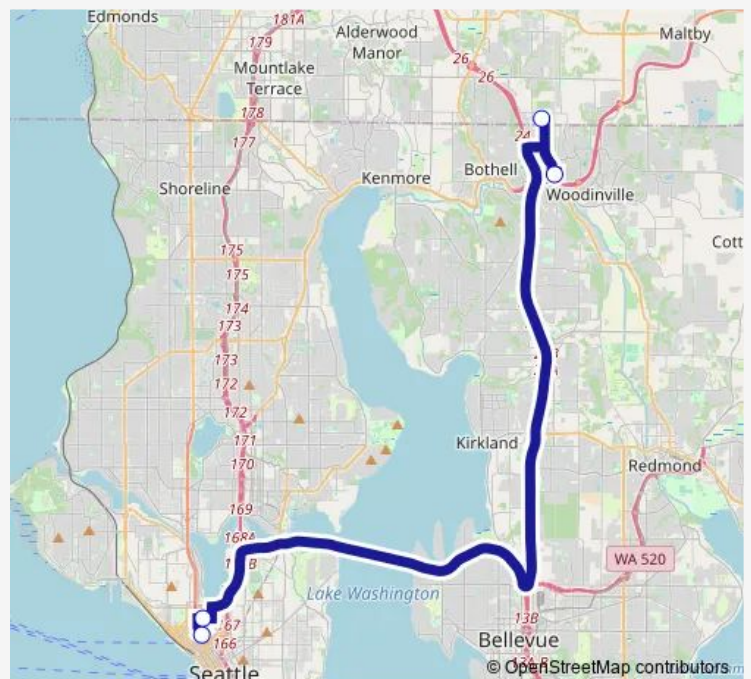

SLU - Bothell - Smart Food Service

SLU - Bothell - Monte Villa

Route schedule

Day 1 — SLU - Bothell - Monte Villa

Monday	15:50-19:05
Tuesday	15:50-19:05
Wednesday	15:50-19:05
Thursday	15:50-19:05
Friday	15:50-19:05
Saturday	—
Sunday	—

Route info

Direction: Day 1

Stops: 4

Trip Duration: 1 hour 10 min

■ (SLU) Bothell Pm

(SLU) Bothell Pm Bus time schedules and route maps are available in an offline PDF at busmaps.com. Use the busmaps.com website to see live bus times, train schedule or subway schedule, and step-by-step directions for all public transit in Seattle