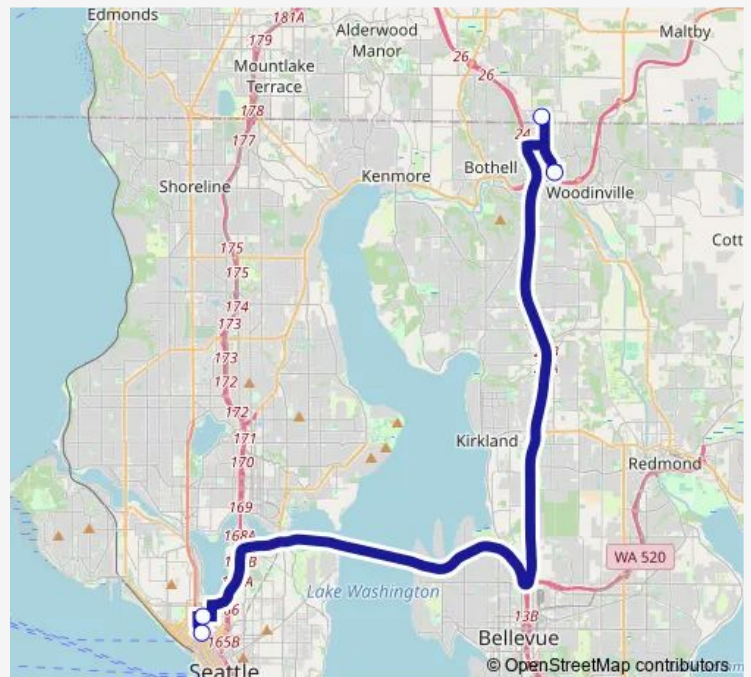

SLU - Bothell - Smart Food Service

SLU - Bothell - Monte Villa

Route schedule

Day 1 — SLU - Bothell - Monte Villa

Monday	15:50-19:05
Tuesday	15:50-19:05
Wednesday	15:50-19:05
Thursday	15:50-19:05
Friday	15:50-19:05
Saturday	—
Sunday	—

Route info

Direction: Day 1

Stops: 4

Trip Duration: 1 hour 5 min

■ (SLU) Bothell PM

(SLU) Bothell PM Bus time schedules and route maps are available in an offline PDF at busmaps.com. Use the busmaps.com website to see live bus times, train schedule or subway schedule, and step-by-step directions for all public transit in