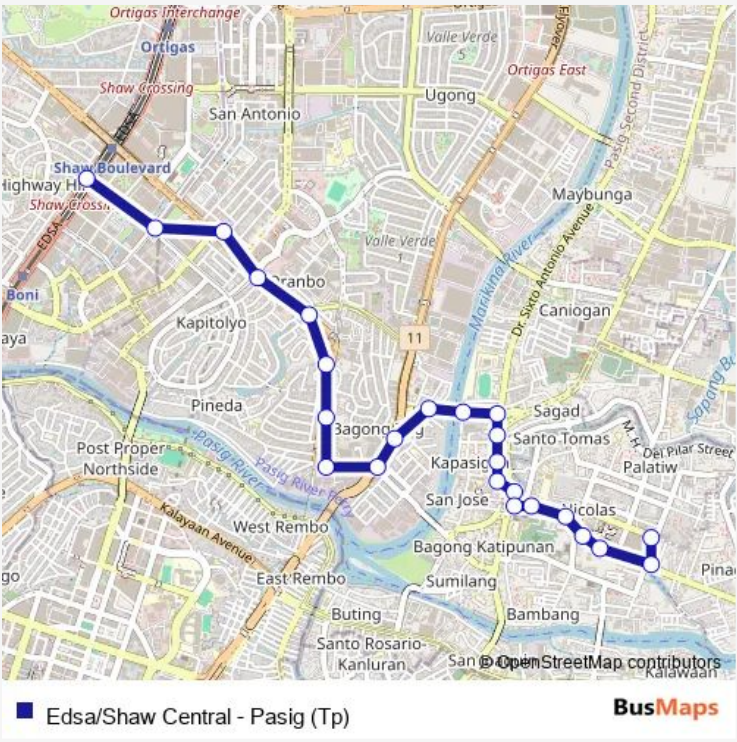

Bus Edsa/Shaw Central - Pasig (Tp)

[Go to website](#)

Direction
 Epifanio de los Santos Avenue / United Intersection, Mandaluyong City, Manila — Balderama, Pasig City, Manila
 24 stops
[Open route schedule](#)

Route schedule

Epifanio de los Santos Avenue / United Intersection, Mandaluyong City, Manila — Balderama, Pasig City, Manila

Monday	00:00
Tuesday	00:00
Wednesday	00:00
Thursday	00:00
Friday	00:00
Saturday	00:00
Sunday	00:00

Route info

Direction: Epifanio de los Santos Avenue / United Intersection, Mandaluyong City, Manila

Stops: 24

Trip Duration: 0 hour 28 min

Caruncho Ave / F. Manalo Intersection, Pasig City, Manila

Caruncho Ave, Pasig City, Manila

Balderama / Caruncho Ave, Pasig City, Manila

Balderama, Pasig City, Manila

Direction

Balderama, Pasig City, Manila — Epifanio de los Santos Avenue / United Intersection, Mandaluyong City, Manila

24 stops

[Open route schedule](#)