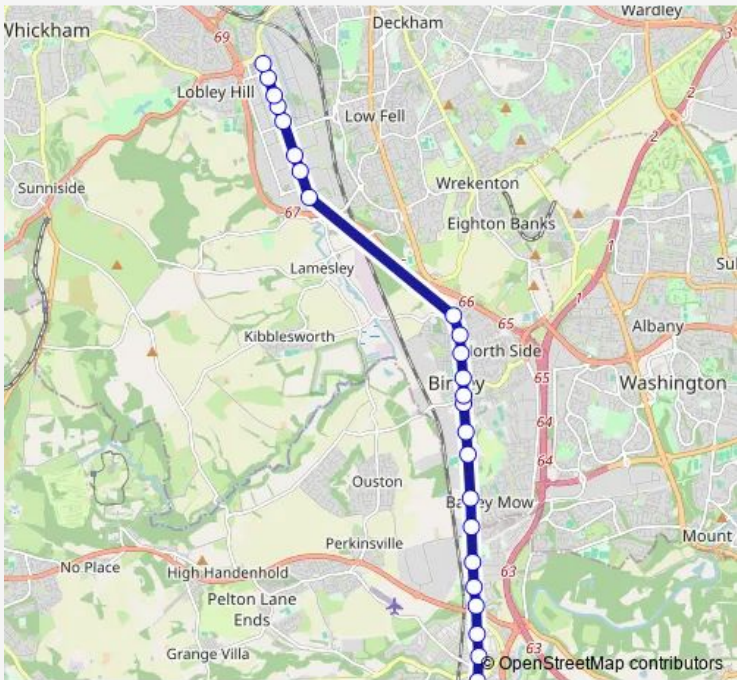

Bus 937 Chester-le-Street - Team Valley

[Go to website](#)

Direction
 First Avenue — Front Street
 25 stops
[Open route schedule](#)

- First Avenue
- Kingsway North - First Avenue
- Kingsway-Second Avenue
- Kingsway-Fourth Avenue
- Kingsway-Fifth Avenue
- Team Valley Centre
- Kingsway-Seventh Avenue
- Kingsway South - Ninth Avenue
- Kingsway South - Eleventh Avenue
- Durham Road-Northdene
- Durham Road-Windsor Road
- Durham Road-Croftside
- Durham Road-Fire Station
- Durham Road - Orchard Street
- Durham Road-Co-Op
- Durham Road-Harras Bank
- Durham Road-Sports Ground
- Durham Road - York Road
- Durham Road - Drum Road
- North Lodge Estate
- Lambton Worm PH

Route schedule
 First Avenue — Front Street

Monday	17:08
Tuesday	17:08
Wednesday	17:08
Thursday	17:08
Friday	17:08
Saturday	—
Sunday	—

Route info
 Direction: First Avenue
 Stops: 25
 Trip Duration: 0 hour 28 min

Saturday —

Sunday —

Route info

Direction: Front Street

Stops: 24

Trip Duration: 0 hour 25 min

Direction

Front Street — Kingsway North

Friday 06:57

Saturday —

Sunday —

Route info

Direction: Front Street

Stops: 24

Trip Duration: 0 hour 25 min

937 Bus time schedules and route maps are available in an offline PDF at busmaps.com. Use the busmaps.com website to see live bus times, train schedule or subway schedule, and step-by-step directions for all public transit in Lamesley