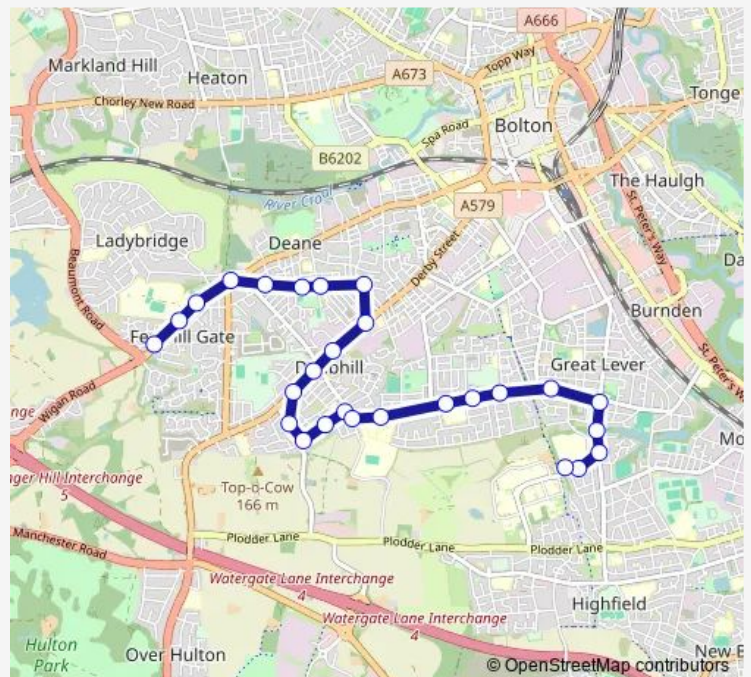

### Direction

Addington Road — Mount Street Joseph School

27 stops

[Open route schedule](#)

- Addington Road
- Chip Hill Road
- Ryde Street
- Horsfield Street
- Pengwern Avenue
- Hawthorne Road
- Melbourne Road
- Church Avenue
- Croston Street
- Nixon Road
- Deane Church Lane
- Aldred Street
- Smethurst Lane
- Zetland Avenue
- Shrub Street
- Haynes Street
- Fair Street
- Aldersyde Street
- Morrison Street
- Leonard Street
- Nugent Road

### Route schedule

Addington Road — Mount Street Joseph School

Monday	07:39
Tuesday	07:39
Wednesday	07:39
Thursday	07:39
Friday	07:39
Saturday	—
Sunday	—

### Route info

Direction: Addington Road

Stops: 27

Trip Duration: 0 hour 31 min

937 — Mount St Joseph Catholic School - Deane

Rishton Lane

Green Lane

Bishops Road

Minerva Road

Greenland Road

Mount Street Joseph School

**Direction**

Mount St Joseph School — Addington Road

26 stops

[Open route schedule](#)

Mount St Joseph School