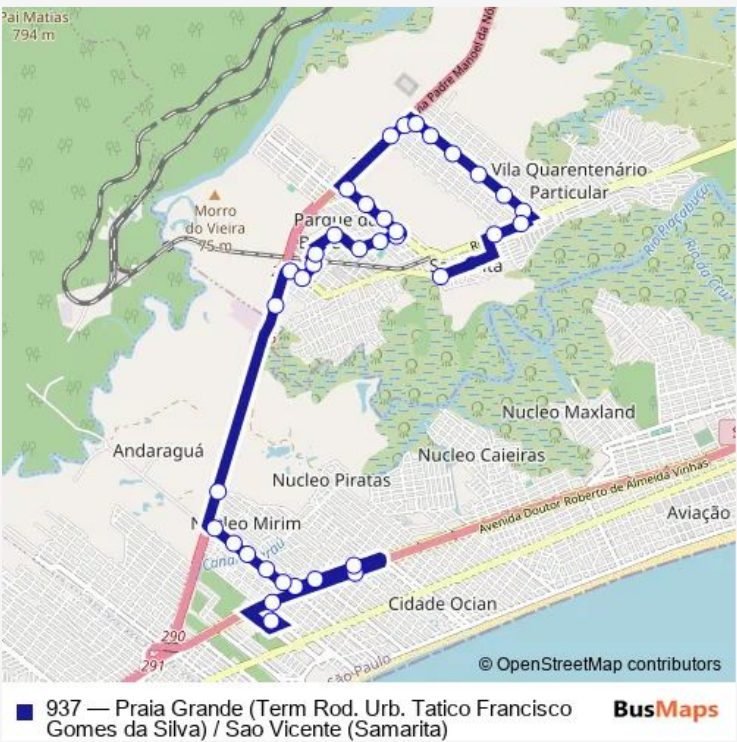

Bus 937 Praia Grande (Term Rod. Urb. Tatico Francisco Gomes da Silva) / Sao Vicente (Samarita)

[Go to website](#)

Direction
 Rua José Borges Neto, 432-464 — Avenida Teresina, 645-705

36 stops

[Open route schedule](#)

Route schedule
 Rua José Borges Neto, 432-464 — Avenida Teresina, 645-705

Monday	00:12-23:30
Tuesday	00:12-23:30
Wednesday	00:12-23:30
Thursday	00:12-23:30
Friday	00:12-23:30
Saturday	00:15-23:30
Sunday	00:15-23:30

Route info

Direction: Rua José Borges Neto, 432-464

Stops: 36

Trip Duration: 0 hour 30 min

Rua Newton Classen Moura, 57

Avenida Doutor Esmeraldo Soares Tarquínio de Campos
Filho, 761

Avenida Doutor Esmeraldo Soares Tarquínio de Campos
Filho, 591

Friday 00:05-23:22

Saturday 00:05-23:15

Sunday 00:05-23:15

Route info

Direction: Avenida Teresina, 645-705

Stops: 35

Trip Duration: 0 hour 29 min

R. Inis Pinheiro da Cruz, 2-80