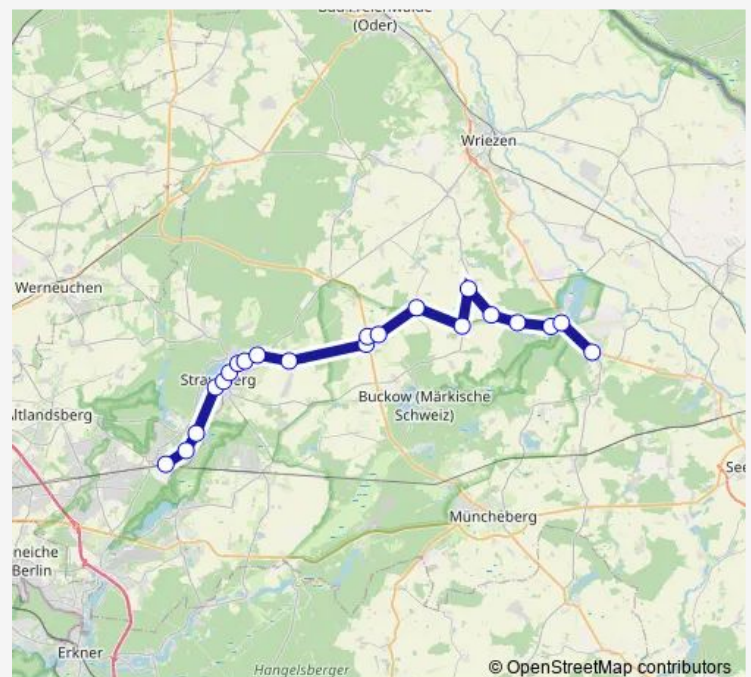

Karlsdorf (MOL), Dorf 1 o

Karlsdorf (MOL), Abzweig B 167

Neuhardenberg, Sportplatz

Route schedule

S Strausberg Bhf — Neuhardenberg, Sportplatz

Monday 15:06

Tuesday —

Wednesday —

Thursday —

Friday 15:06

Saturday —

Sunday —

Route info

Direction: S Strausberg Bhf

Stops: 21

Trip Duration: 0 hour 59 min