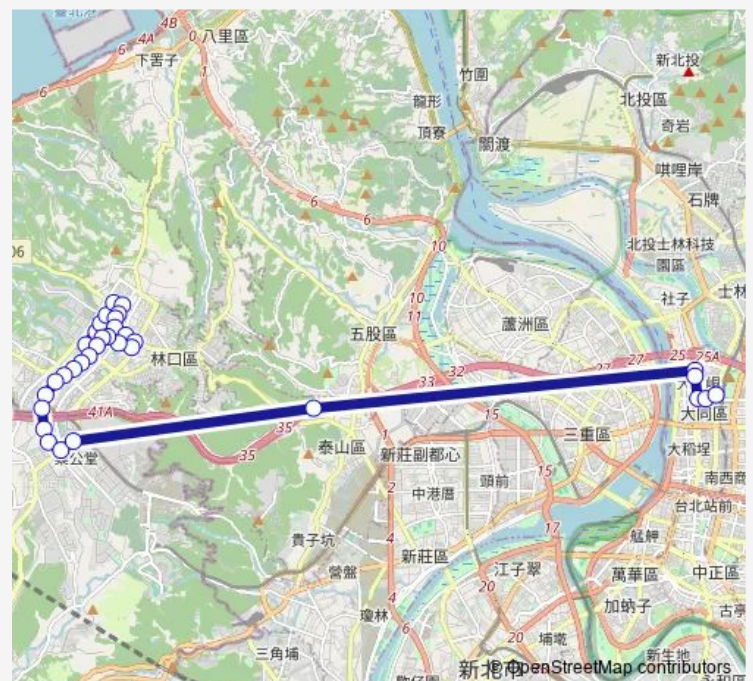

Thursday 00:00

Friday 00:00

Saturday 00:00

Sunday 00:00

Route info

Direction: 人見仁愛社區(民權路)

Stops: 33

Trip Duration: 24 hour 0 min