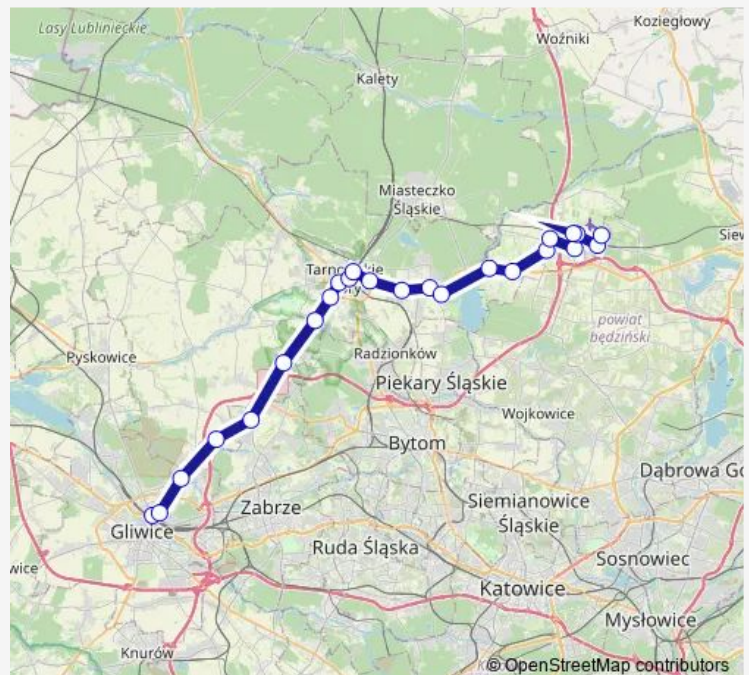

Thursday 05:02-22:09

Friday 05:02-22:09

Saturday 06:09-22:09

Sunday 06:09-22:09

Route info

Direction: Siedliska Cargo

Stops: 24

Trip Duration: 1 hour 17 min