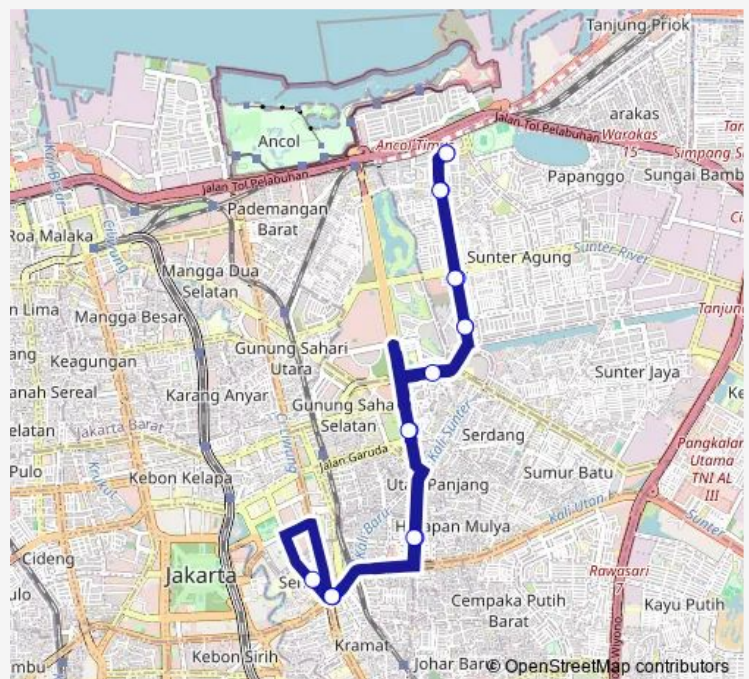

Danau Sunter

Danau Agung

Landasan Pacu

Kemayoran

Tanah Tinggi

Pasar Senen

Senen Raya

Pasar Senen

Tanah Tinggi

Kemayoran

Danau Agung

Danau Sunter

Jembatan Item

Jakarta International Stadium

Route schedule

Jakarta International Stadium — Jakarta International Stadium

Monday 22:00

Tuesday 22:00

Wednesday 22:00

Thursday 22:00

Friday 22:00

Saturday 22:00

Sunday 22:00

Route info

Direction: Jakarta International Stadium

Stops: 16

Trip Duration: 1 hour 25 min

M14 — Jakarta International Stadium - Senen

M14 Bus time schedules and route maps are available in an offline PDF at busmaps.com. Use the busmaps.com website to see live bus times, train schedule or subway schedule, and step-by-step directions for all public transit in Jakarta