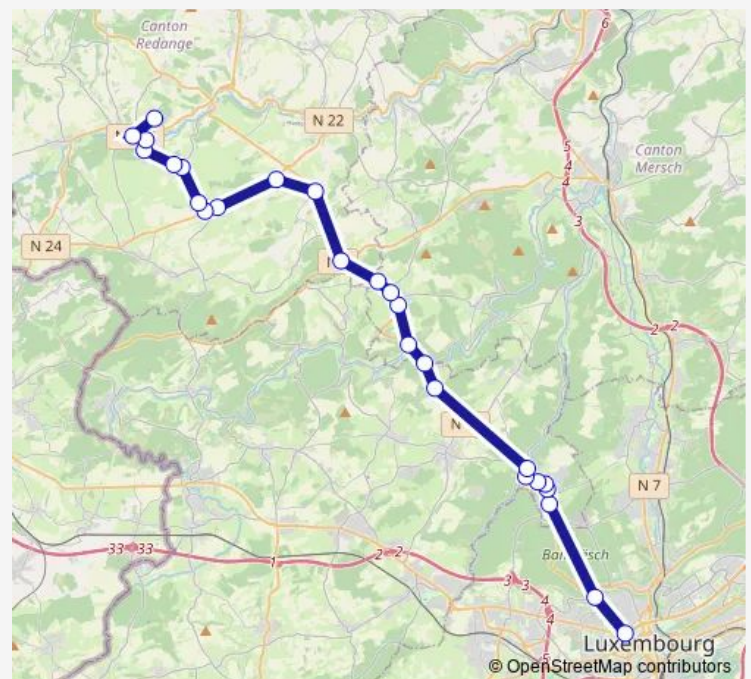

### Route schedule

LUX Centre, Stäreplaz-Étoile quai 3 — Redange-SUR-Attert, Lycée Atert

Monday 06:52-07:25

Tuesday 06:52-07:25

Wednesday 06:52-07:25

Thursday 06:52-07:25

Friday 06:52-07:25

Saturday —

### Route info

Direction: LUX Centre, Stäreplaz-Étoile quai 3

Stops: 26

Trip Duration: 0 hour 50 min

M08

BusMaps

Niederpallen, Ditzebierg

Redange-SUR-Attert, Solupla