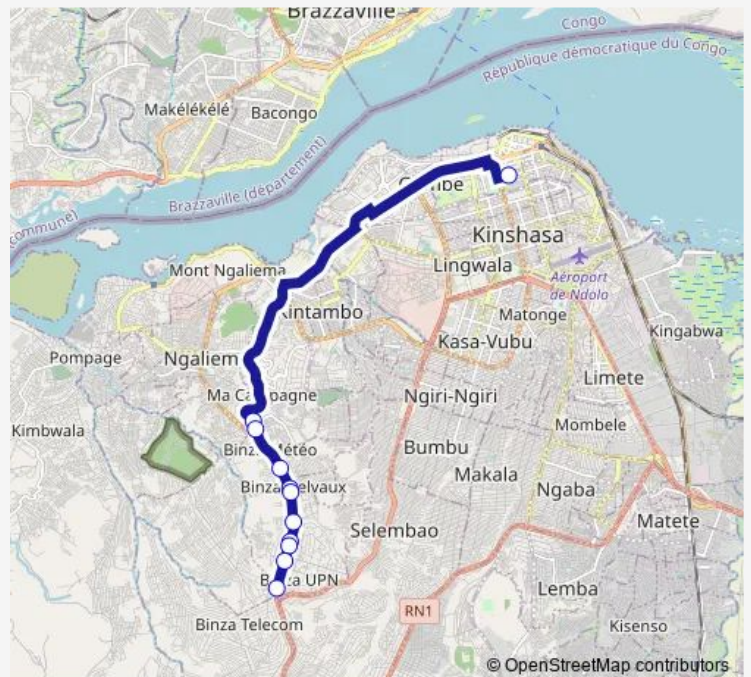

Saturday —

Sunday —

Route info

Direction: unknown

Stops: 11

Trip Duration: 1 hour 2 min

■ Upn_ TO _ Zando

Direction

Unknown — Unknown

8 stops

[Open route schedule](#)

Unknown

Unknown

Unknown

Unknown

Unknown

Thursday 16:21

Friday 16:21

Saturday —

Sunday —

Route info

Direction: Unknown

Stops: 8

Trip Duration: 1 hour 7 min

unknown

unknown

Route schedule

unknown — unknown

Monday	17:30
Tuesday	17:30
Wednesday	17:30
Thursday	17:30
Friday	17:30
Saturday	—
Sunday	—

Route info

Direction: unknown

Stops: 6