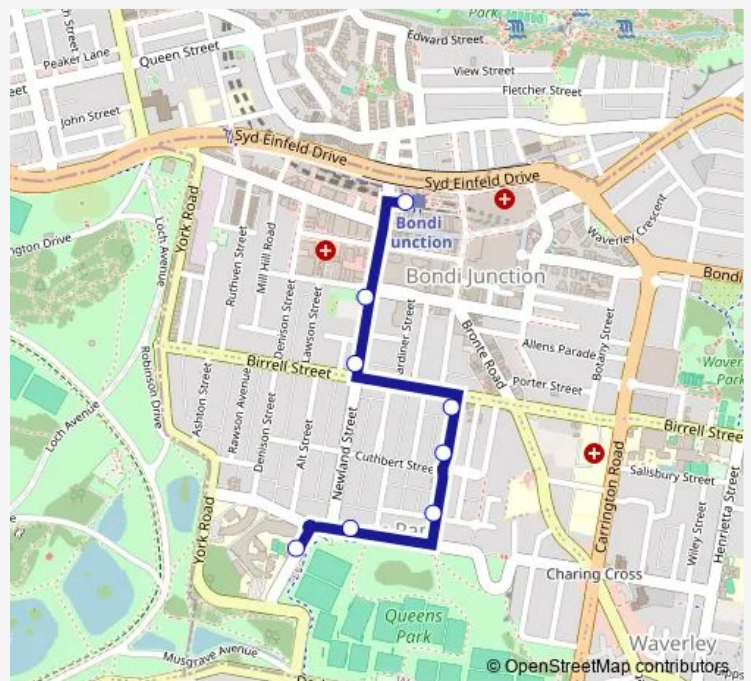

### Direction

Moriah College, Baronga Av — Bondi Junction Station, Stand G

8 stops

[Open route schedule](#)

Moriah College, Baronga Av

Queens Park Rd Opp Queens Park

Bourke St Opp Arnold St

Bourke St After Cuthbert St

Bourke St Before Birrell St

Newland St Opp Gardiner Lane

Clementson Park, Newland St

Bondi Junction Station, Stand G

### Route schedule

Moriah College, Baronga Av — Bondi Junction Station, Stand G

Monday 15:42-15:45

Tuesday 15:42-15:45

Wednesday 15:42-15:45

Thursday 15:42-15:45

Friday 15:42-15:45

Saturday —

### Route info

Direction: Moriah College, Baronga Av

Stops: 8

Trip Duration: 0 hour 11 min

703e School Bus time schedules and route maps are available in an offline PDF at [busmaps.com](https://busmaps.com). Use the [busmaps.com](https://busmaps.com) website to see live bus times, train schedule or subway schedule, and step-by-step directions for all public transit in Sydney