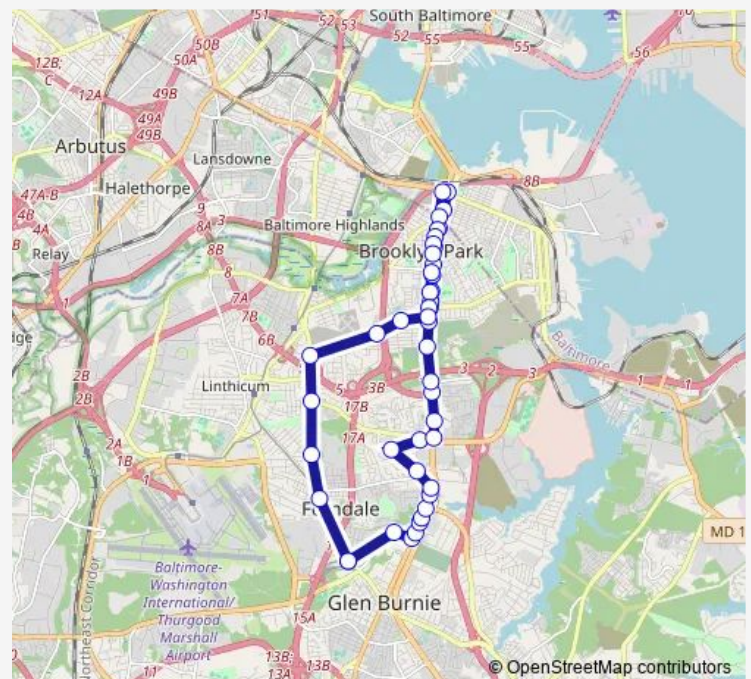

Ritchie Hwy & Church St Nb

Ritchie Hwy & Seward Ave

Ritchie Hwy & 15th Ave Nb

Route schedule

Cromwell Light Rail Station — Cromwell Light Rail Station

Monday 06:00-17:23

Tuesday 06:00-17:23

Wednesday 06:00-17:23

Thursday 06:00-17:23

Friday 06:00-17:23

Saturday 08:00-17:10

Sunday —

Route info

Direction: Cromwell Light Rail Station

Stops: 44

Trip Duration: 0 hour 48 min

■ BPC — Brooklyn Park Connector

Ritchie Hwy & 11th Ave Nb

Ritchie Hwy & Townsend Ave

Ritchie Hwy & Orchard Ave

Ritchie Hwy & Edison St

S Hannover St & Jeffrey St

E Patapsco Ave

W Patapsco Ave & Potee St