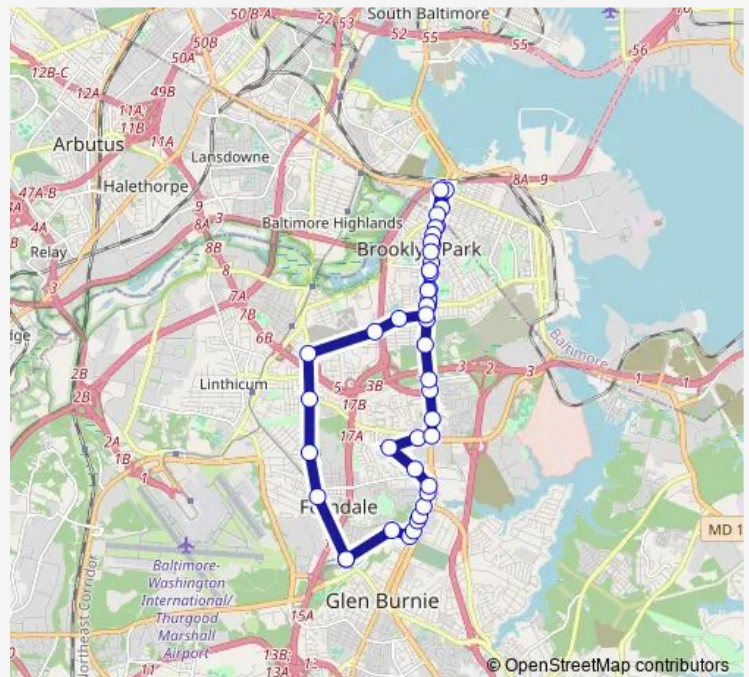

Ritchie Hwy & Church St Nb

Ritchie Hwy & Seward Ave

Ritchie Hwy & 15th Ave Nb

Route schedule

Cromwell Light Rail Station — Cromwell Light Rail Station

Monday 06:00-17:23

Tuesday 06:00-17:23

Wednesday 06:00-17:23

Thursday 06:00-17:23

Friday 06:00-17:23

Saturday 08:00-17:10

Sunday —

Route info

Direction: Cromwell Light Rail Station

Stops: 44

Trip Duration: 0 hour 50 min

Bpc — Brooklyn Park Connector

Ritchie Hwy & 11th Ave Nb

Ritchie Hwy & Townsend Ave

Ritchie Hwy & Orchard Ave

Ritchie Hwy & Edison St

S Hannover St & Jeffrey St

E Patapsco Ave

W Patapsco Ave & Potee St