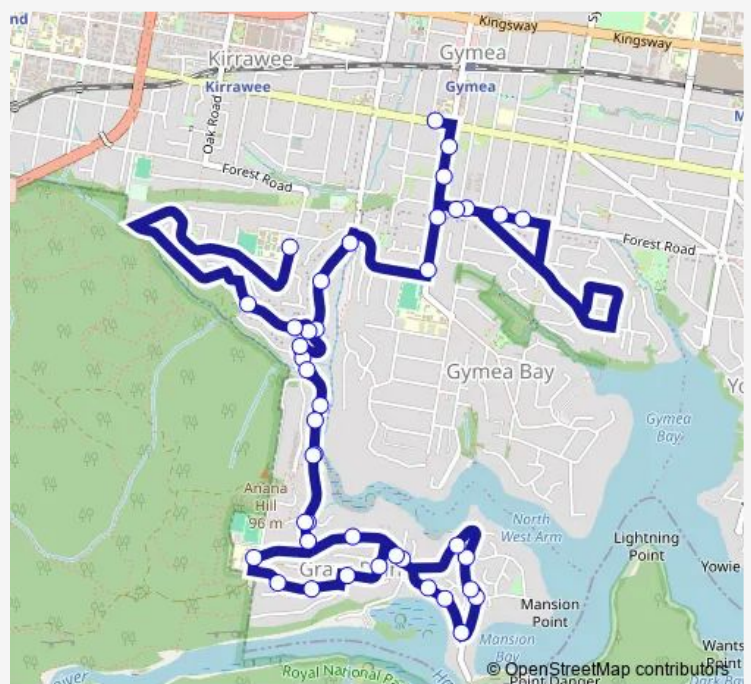

GyMEA Peoples Church, GyMEA Bay Rd

GyMEA Bay Rd Opp Avenel Rd

North West Arm Rd After Avenel Rd

80 North West Arm Rd

North West Arm Rd Opp Serpentine Rd

North West Arm Rd Opp Hovea Pl

172 North West Arm Rd

202 North West Arm Rd

North West Arm Rd At Kyogle Pl

North West Arm Rd Before Grays Point

Grays Point Community Church, Grays Point Rd

Grays Point Rd Opp Grays Point Community Hall

Grays Point Rd After Cormorant St

Route schedule

St Catherine Laboure Primary School, President Av — Kirrawee High School, Hunter St

Monday	15:35
Tuesday	15:35
Wednesday	15:35
Thursday	15:35
Friday	15:35
Saturday	—
Sunday	—

Route info

Direction: St Catherine Laboure Primary School, President Av

Stops: 41

Trip Duration: 0 hour 30 min

Grays Point Rd Opp 76

Grays Point Rd At Mansion Point Rd

Peninsular Rd At Mansion Point Rd

Peninsular Rd At Bildera PI

Peninsular Rd Opp Kingfisher Cres

94 Peninsular Rd