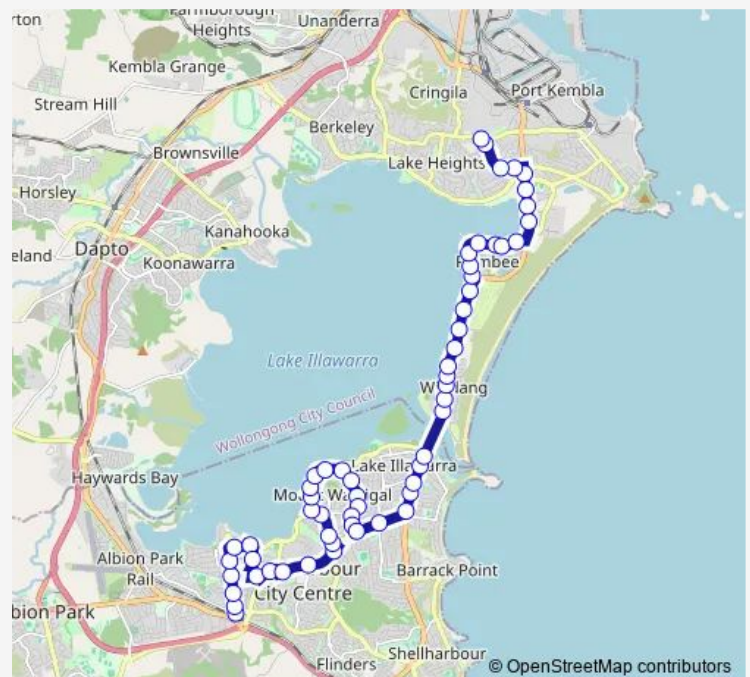

### Direction

Oak Flats Station, Stanford Drive — Warrawong High School, Cowper St

58 stops

[Open route schedule](#)

Oak Flats Station, Stanford Drive

Central Av At Industrial Rd

Central Av At Madden St

Central Av At Fisher St

Henricks Pde Opp Beaurepaire Av

Henricks Pde Opp Wood Av

Landy Dr At Gathercole Av

### Route schedule

Oak Flats Station, Stanford Drive — Warrawong High School, Cowper St

Monday 07:45

Tuesday 07:45

Wednesday 07:45

Thursday 07:45

Friday 07:45

Saturday —

### Route info

Direction: Oak Flats Station, Stanford Drive

Stops: 58

Trip Duration: 0 hour 33 min

S247 — Oak Flats Station to Warrawong Hs

Landy Dr Before Metcalf Pl

Landy Dr Opp Monckton Av

Landy Dr Opp Cuthbert Dr